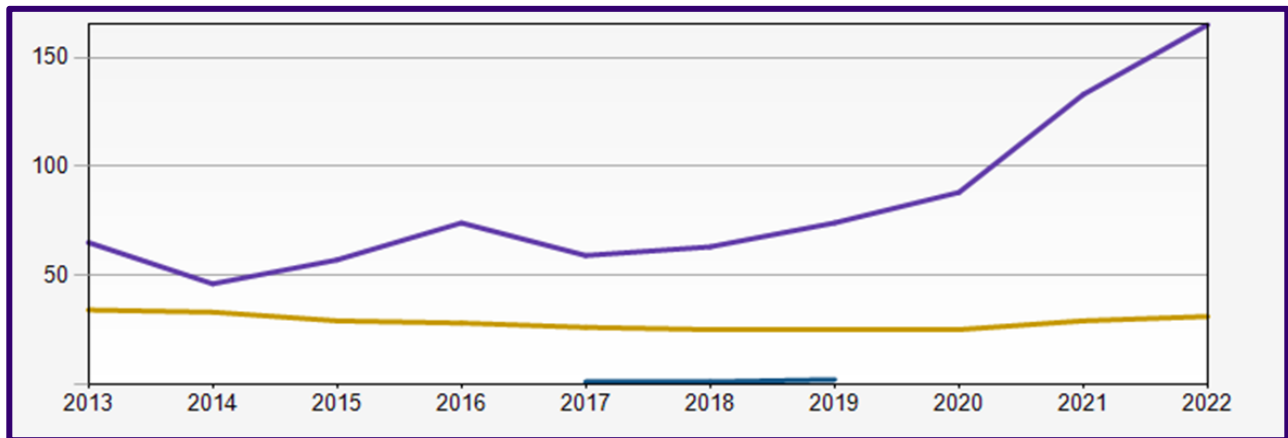

# Winter 2022 Reporting: Cinema and Media Studies

Winter Quarters	2013	2014	2015	2016	2017	2018	2019	2020	2021	2022
Undergraduate	65	46	57	74	59	63	74	88	133	174
Graduate	34	33	29	28	26	25	25	25	29	31

<b>Undergraduate</b>	<b>Major (174)</b>	<b>Minor (6)</b>
<i>Breakdown</i>	C LIT-13 CMS- 161	C LIT- 4 EC & V- 2
<i>Average Dept. GPA</i>	3.68	3.83