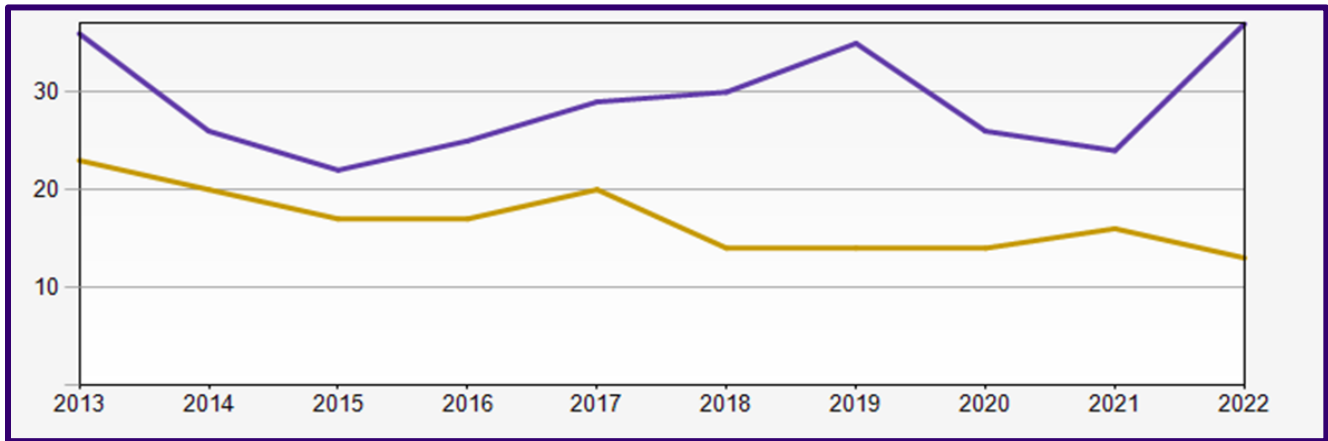

Winter 2022 Reporting: Classics

Winter Quarters	2013	2014	2015	2016	2017	2018	2019	2020	2021	2022
Undergraduate	36	26	22	25	29	30	35	26	24	37
Graduate	23	20	17	17	20	14	14	14	16	13

Undergraduate	Major (39)	Minor (59)
<i>Number of students</i>	CL ST- 16 CLAS- 18 GREEK- 2 LATIN- 3	CL ST- 55 GREEK- 1 LATIN- 3
<i>Average Dept. GPA</i>	3.84	3.67

Departmental Course Data

<i>Number of students enrolled in Dept.'s courses</i>	960		
<i>Total Number of Student Credit Hours</i>	3,244		
<i>Courses that are Overloaded/Busy</i>	CLAS 205 A-H CLAS 335A	CLAS 101A CLAS 424A	CLAS 328A/B CLAS 430A
<i>Courses with Least Enrollment/Vacant</i>	LATIN 300A	LATIN 306A	LATIN 462A