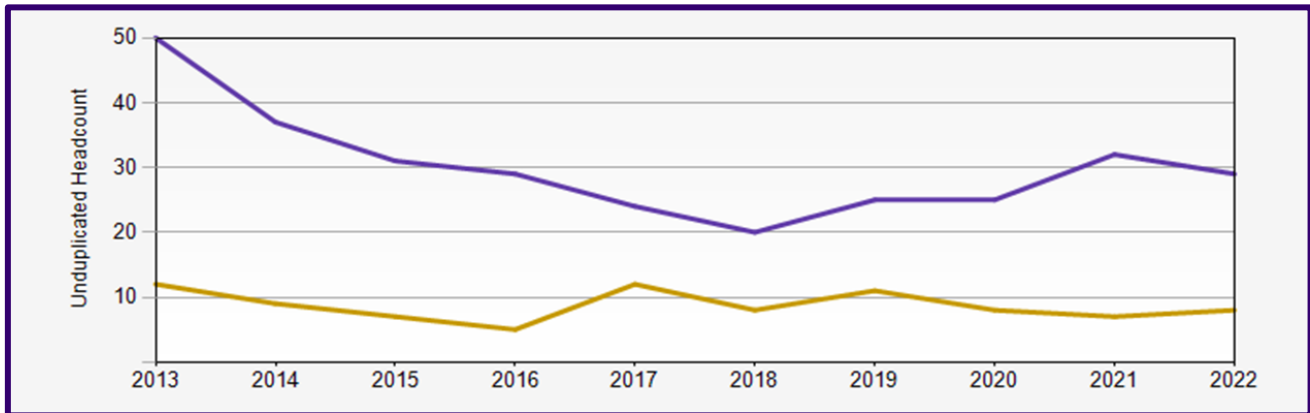

# Winter 2022 Reporting: Scandinavian Studies

Winter Quarters	2013	2014	2015	2016	2017	2018	2019	2020	2021	2022
Undergraduate	50	37	31	29	24	20	25	25	32	30
Graduate	12	9	7	5	12	8	11	8	7	8

<b>Undergraduate</b>	<b>Major (30)</b>	<b>Minor (48)</b>
<i>Breakdown</i>	Danish- 4 Finnish- 3 Norwegian- 4 Scand. Area St.- 13 Swedish- 6	Baltic- 1 Danish- 2 Estonian- 1 Finnish- 5 Latvian- 1 Lithuanian- 2 Norwegian- 13 Scand. Area St.-18 Swedish- 5
<i>Average Dept. GPA</i>	3.28	3.53

## Departmental Course Data

<i>Number of students enrolled in Dept.'s courses</i>	444		
<i>Total Number of Student Credit Hours</i>	2,366		
<i>Courses that are Overloaded/Busy</i>	SCAND 151A SCAND 270A	SCAND 445A SCAND 330A	SCAND 156A
<i>Courses with Least Enrollment/Vacant</i>	SCAND 479A DANISH 202A	LATV 102A	LITH 102A