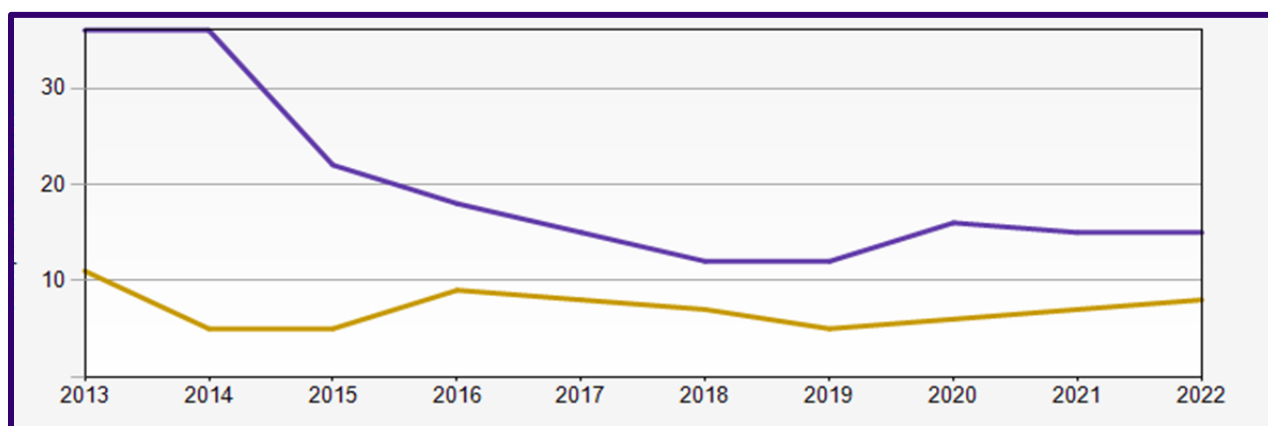

Winter 2022 Reporting: Slavic Languages & Literatures

Winter Quarters	2013	2014	2015	2016	2017	2018	2019	2020	2021	2022
Undergraduate	36	36	22	18	15	12	12	16	15	17
Graduate	11	5	5	9	8	7	5	6	7	8

Undergraduate	Major (17)	Minor (10)
<i>Breakdown</i>	Russian LLC- 17	RL SL- 4 RUSLAN- 9 Slavic Lit.-2
<i>Average Dept. GPA</i>	3.90	
	3.71	

Departmental Course Data

<i>Number of students enrolled in Dept.'s courses</i>	285		
<i>Total Number of Student Credit Hours</i>	2,342		
<i>Courses that are Overloaded/Busy</i>	SLAVIC 110A RUSS 102B	RUSS 120A	RUSS 260A
<i>Courses with Least Enrollment/Vacant</i>	RUSS 313A BCMS 405A	RUSS 499A	UKR 402A