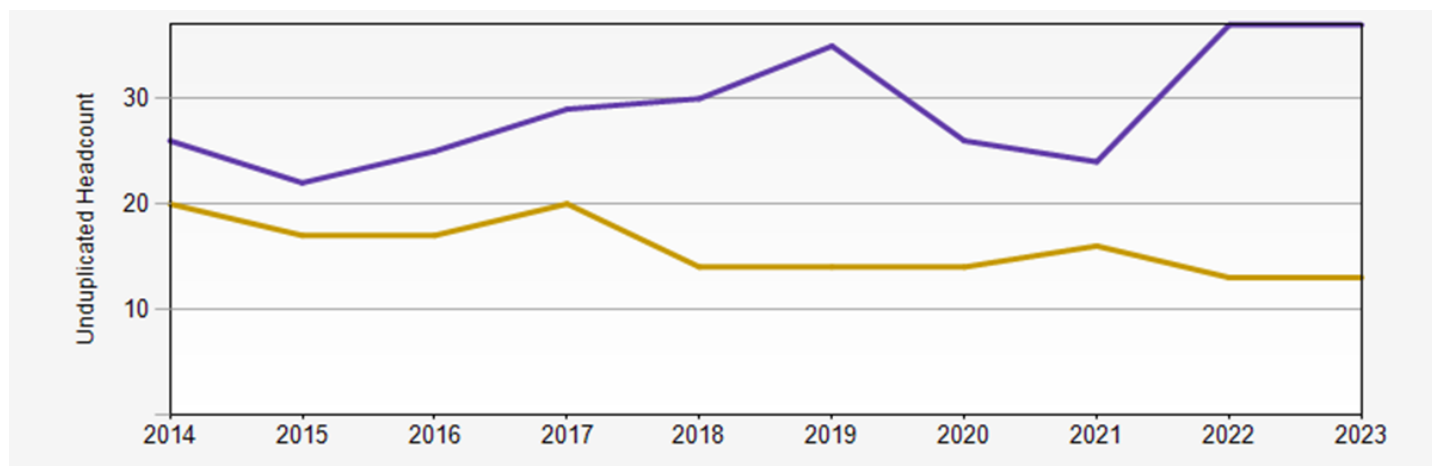

# Winter 2023 Reporting: Classics

MAJOR - 51				MINOR - 54		
Classical Studies	Classics	Greek	Latin	Classical Studies	Greek	Latin
24	22	4	1	50	2	2
Average Dept. GPA: 3.87				Average GPA: 3.66		

DEPARTMENTAL COURSE DATA	
Number of students enrolled in Dept. courses	Total Number of Student Credit Hours
1,019	3,399
Courses that are overloaded/busy	Courses with the least enrollment/vacant
CLAS 101, CLAS 239, CLAS 328, CLAS 329, CLAS 330, CLAS 430	GREEK 102, LATIN 102, GREEK 306, LATIN 306, GREEK 462, LATIN 462

## QUARTER HISTORIC ENROLLMENT GRAPH

Class	2014	2015	2016	2017	2018	2019	2020	2021	2022	2023
Undergraduate	26	22	25	29	30	35	26	24	37	37
Graduate	20	17	17	20	14	14	14	16	13	13