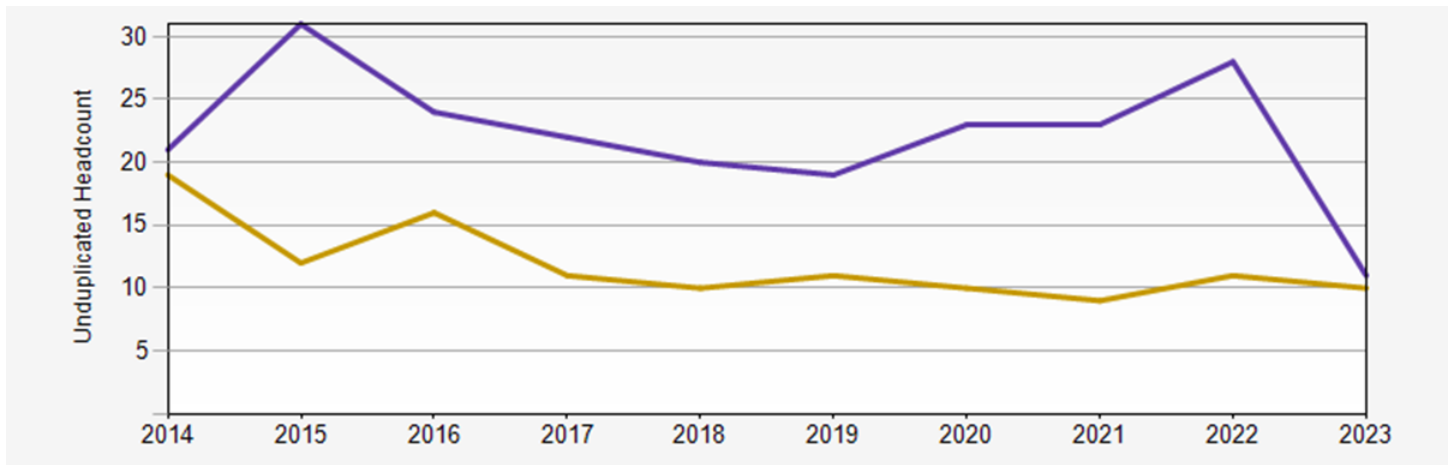

# Winter 2023 Reporting: German Studies

<b>MAJOR - 17</b>	<b>MINOR - 10</b>
Average Dept. GPA: 3.85	Average GPA: 3.72

DEPARTMENTAL COURSE DATA	
Number of students enrolled in Dept. courses	Total Number of Student Credit Hours
195	921
Courses that are overloaded/busy	Courses with the least enrollment/vacant
GERMAN 101, GERMAN 102, GERMAN 103	GERMAN 202, GERMAN 298, GERMAN 422

## QUARTER HISTORIC ENROLLMENT GRAPH

Class	2014	2015	2016	2017	2018	2019	2020	2021	2022	2023
Undergraduate	21	31	24	22	20	19	23	23	28	11
Graduate	19	12	16	11	10	11	10	9	11	10