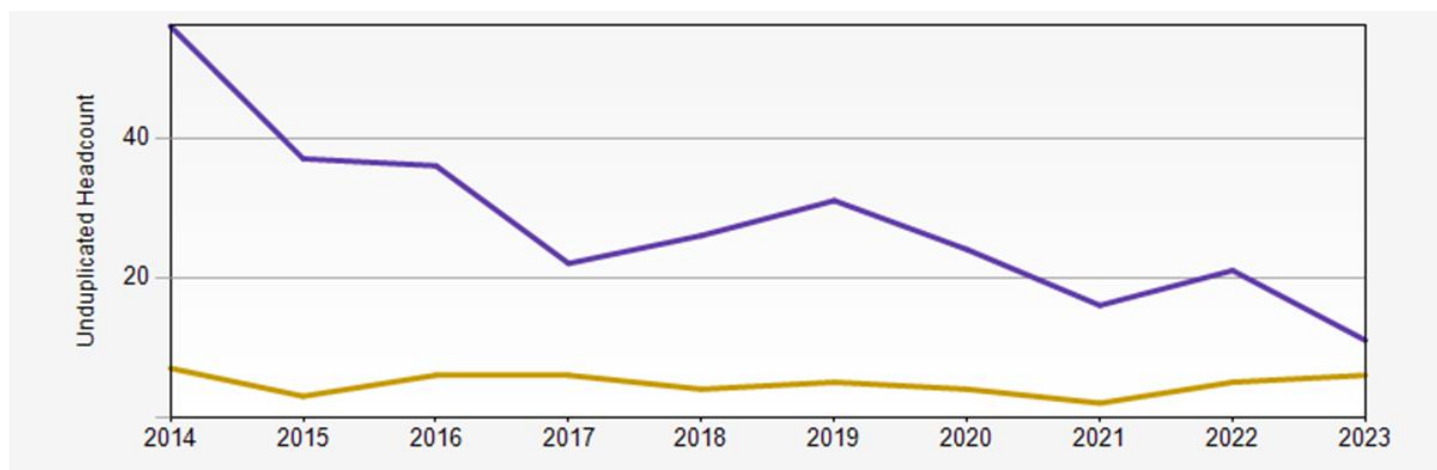

Winter 2023 Reporting: Middle Eastern Languages & Cultures

MAJOR - 12			MINOR - 13					
Language & Cultures	Comparative Civilizations	Hebrew Bible and Ancient Middle East	Arabic	Modern Hebrew	Near Eastern Studies	Persian	Turkic	Turkish
9	3	0	4	3	6	0	0	0
Average Dept. GPA: 3.21			Average GPA: 3.55					

DEPARTMENTAL COURSE DATA	
Number of students enrolled in Dept. courses	Total Number of Student Credit Hours
434	1,695
Courses that are overloaded/busy	Courses with the least enrollment/vacant
NEAR E 201, NEAR E 229, NEAR E 243, NEAR E 329, NEAR E 335	ARAB 402, NEAR E 296, NEAR E 457, PERSAN 202, TKISH 102, UGARIT 202

QUARTER HISTORIC ENROLLMENT GRAPH

Class	2014	2015	2016	2017	2018	2019	2020	2021	2022	2023
Undergraduate	56	37	36	22	26	31	24	16	21	11
Graduate	7	3	6	6	4	5	4	2	5	6