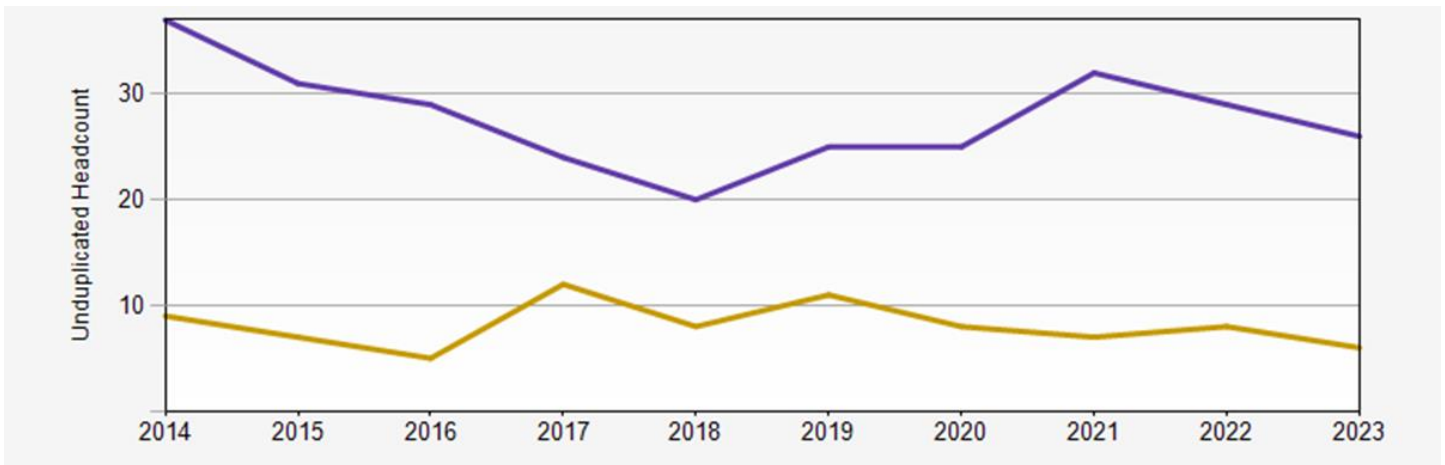

Winter 2023 Reporting: Scandinavian Studies

MAJOR - 34		Average Dept. GPA: 3.76		
Area Studies	Danish	Finnish	Norwegian	Swedish
12	1	4	8	9

MINOR - 36					Average GPA: 3.65			
Baltic	Danish	Estonian	Finnish	Latvian	Lithuanian	Norwegian	Scand. Area Studies	Swedish
0	2	0	4	0	0	9	17	4

DEPARTMENTAL COURSE DATA	
Number of students enrolled in Dept. courses	Total Number of Student Credit Hours
310	1,525
Courses that are overloaded/busy	Courses with the least enrollment/vacant
ESTO 112, SCAND 100, SCAND 230, SCAND 355	ESTO 102, LATV 102, LATV 201, LIT 202, LITH 212, SCAND 427

QUARTER HISTORIC ENROLLMENT GRAPH

Class	2014	2015	2016	2017	2018	2019	2020	2021	2022	2023
Undergraduate	37	31	29	24	20	25	25	32	29	26
Graduate	9	7	5	12	8	11	8	7	8	6