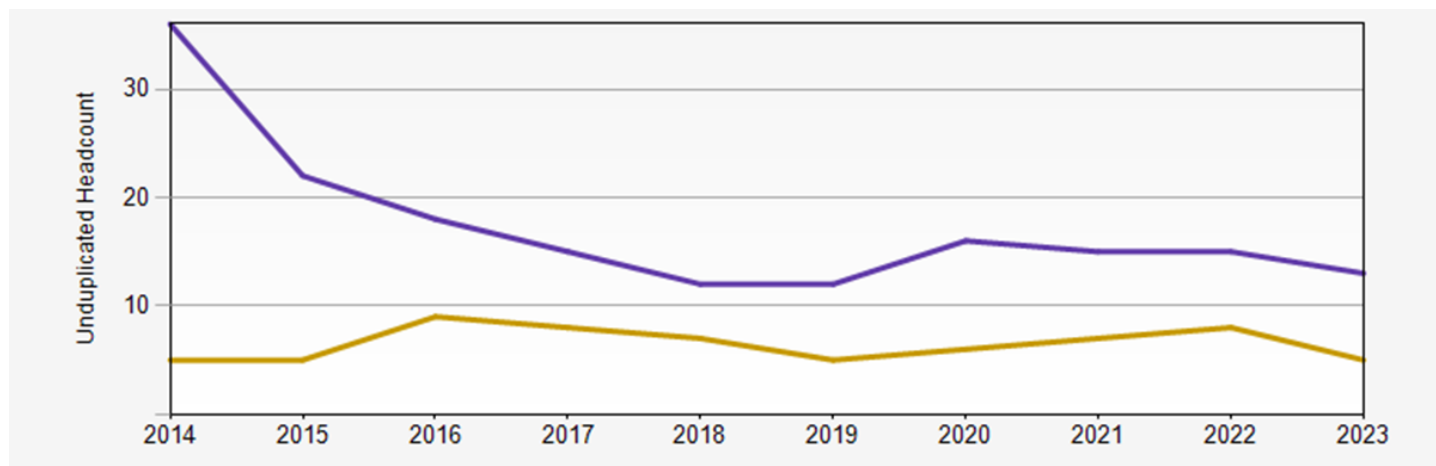

Winter 2023 Reporting: Slavic Language & Literatures

MAJOR - 17		MINOR - 6		
Eastern European Lang, Lit, & Cultures	Russian Lang, Lit, & Culture	Russian Language	Slavic Languages	Russian & Slavic Literatures
1	16	5	1	0
Average Dept. GPA: 3.82		Average Dept. GPA: 3.81		

DEPARTMENTAL COURSE DATA	
Number of students enrolled in Dept. courses	Total Number of Student Credit Hours
45	1,459
Courses that are overloaded/busy	Courses with the least enrollment/vacant
SLAVIC 101, GLITS 311, GLITS 315, BCMS 402, SLAVIC 490	GLITS 314, GLITS 450, POLISH 402, RUSS 313, RUSS 402

QUARTER HISTORIC ENROLLMENT GRAPH

Class	2014	2015	2016	2017	2018	2019	2020	2021	2022	2023
Undergraduate	36	22	18	15	12	12	16	15	15	13
Graduate	5	5	9	8	7	5	6	7	8	5