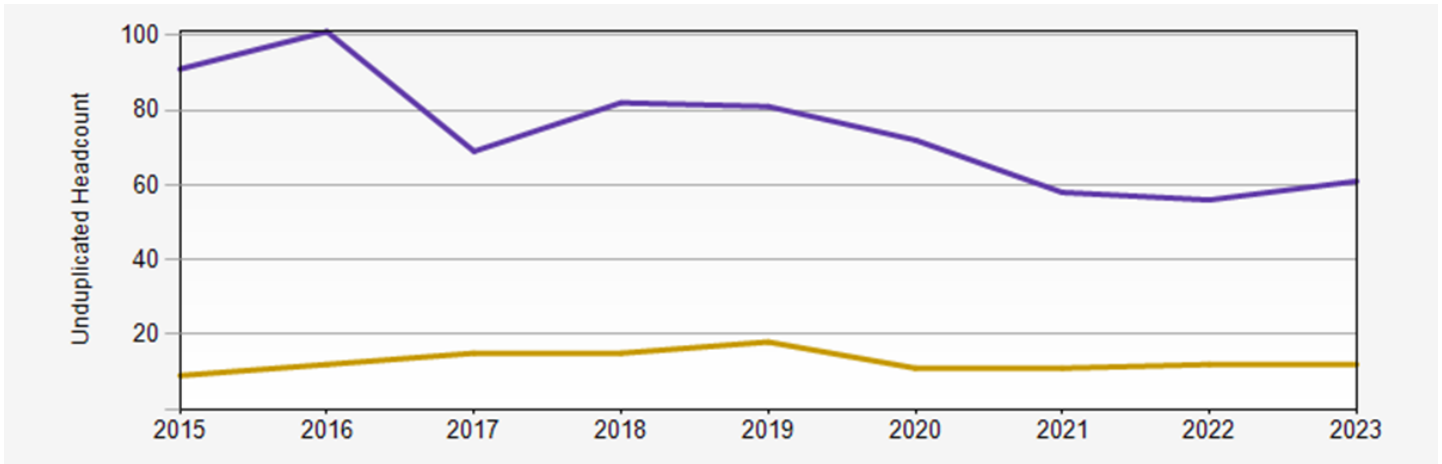

Winter 2023 Reporting: Spanish & Portuguese Studies

MAJOR - 84	MINOR - 129	
Spanish	Spanish	Portuguese Language & Luso-Brazilian Studies
84	129	0
Average GPA: 3.54	Average GPA: 3.64	

DEPARTMENTAL COURSE DATA	
Number of students enrolled in Dept. courses	Total Number of Student Credit Hours
774	3,876
Courses that are overloaded/busy	Courses with the least enrollment/vacant
SPAN 110, SPAN 103, SPAN 202, SPAN 315, SPAN 321, SPAN 323	PORT 203, SPAN 201, SPAN 294, SPAN 322, SPAN 466, SPAN 476

QUARTER HISTORIC ENROLLMENT GRAPH

Class	2014	2015	2016	2017	2018	2019	2020	2021	2022	2023
Undergraduate	N/A	91	101	69	82	81	72	58	56	61
Graduate	N/A	9	12	15	15	18	11	11	12	12