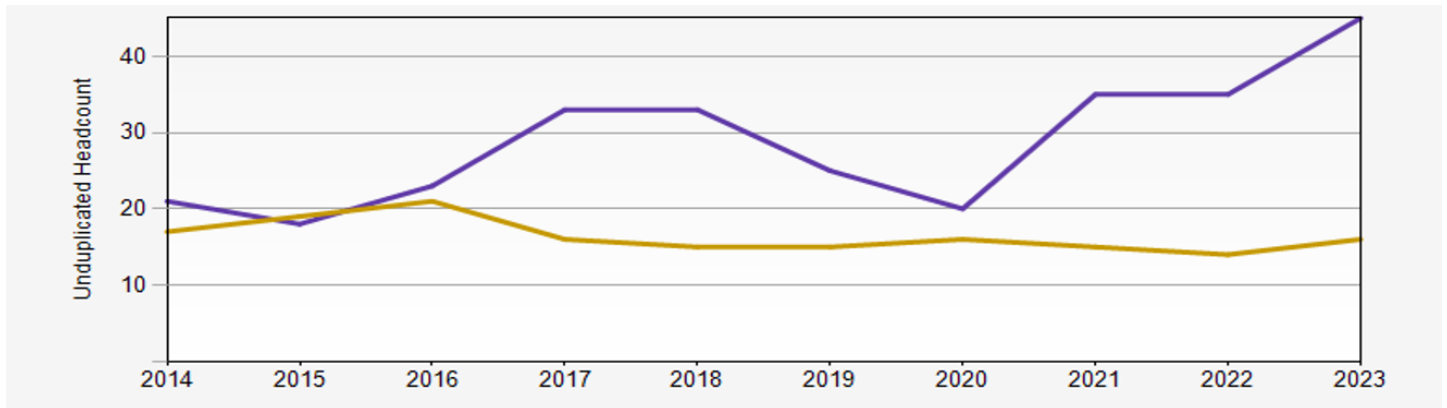

Autumn 2023 Reporting: Classics

MAJOR - 47				MINOR - 40		
Classical Studies	Classics	Greek	Latin	Classical Studies	Greek	Latin
21	21	1	4	32	2	6
Average Dept. GPA: 3.86				Average Dept. GPA: 3.63		

DEPARTMENTAL COURSE DATA	
Number of students enrolled in Dept. courses	Total Number of Student Credit Hours
1,040	3,504
Courses that are overloaded/busy	Courses with the least enrollment/vacant
CLAS 101H, CLAS 122A&B, CLAS 320, CL AR 342, CL AR 443	LATIN 101B, LATIN 305, LATIN 46, GREEK 305, GREEK 461

QUARTER HISTORIC ENROLLMENT GRAPH

Class	2014	2015	2016	2017	2018	2019	2020	2021	2022	2023
Undergraduate	21	18	23	33	33	25	20	35	35	45
Graduate	17	19	21	16	15	15	16	15	14	16