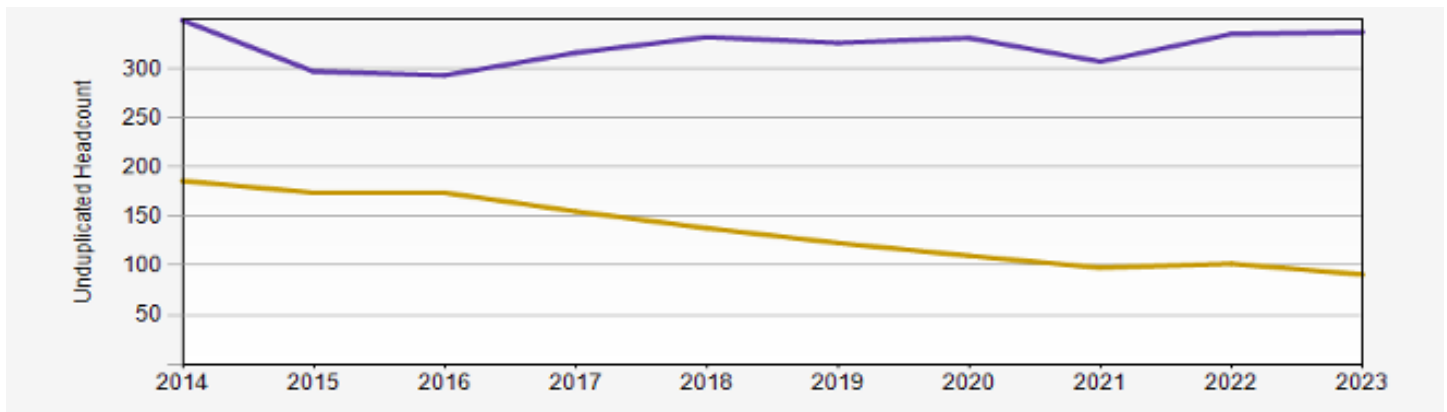

# Autumn 2023 Reporting: English

MAJOR - 388		MINOR - 58	
Language & Literature	Creative Writing	English	Writing
326	62	45	13
Average Dept. GPA: 3.83		Average GPA: 3.69	

DEPARTMENTAL COURSE DATA	
Number of students enrolled in Dept. courses	Total Number of Student Credit Hours
5,118	23,268
Courses that are overloaded/busy	Courses with the least enrollment/vacant
ENGL 200, ENGL 201, ENGL 259, ENGL 267, ENGL 300, ENGL 318, ENGL 316	ENGL 103, ENGL 304, ENGL 385, ENGL 440, ENGL 471, ENGL 483, ENGL 484

## QUARTER HISTORIC ENROLLMENT GRAPH

Class	2014	2015	2016	2017	2018	2019	2020	2021	2022	2023
Undergraduate	349	297	293	316	332	326	331	307	335	337
Graduate	186	174	174	155	138	123	110	98	102	91