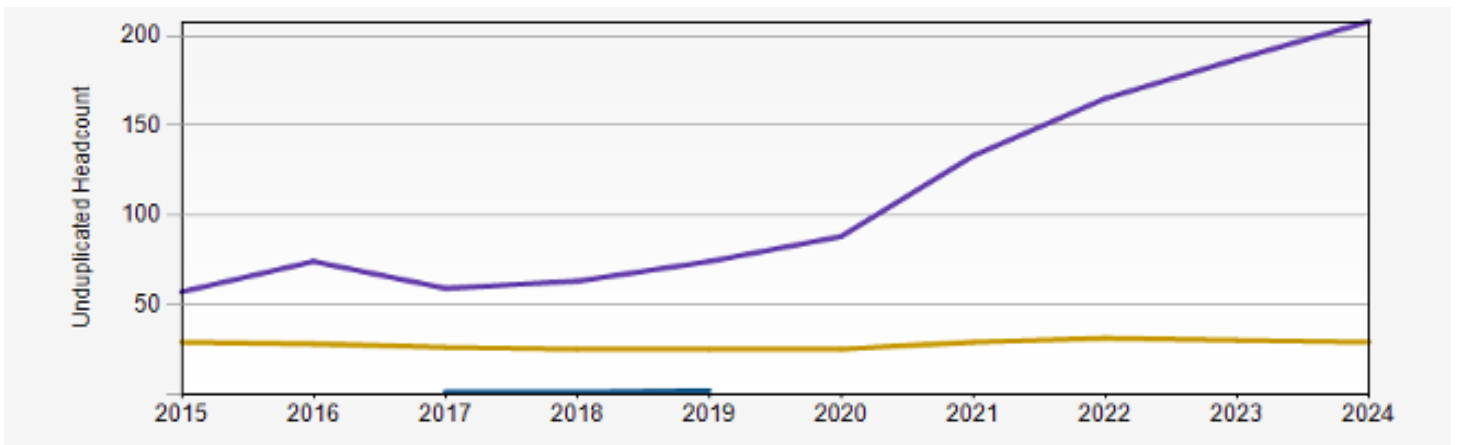

Winter 2024 Reporting: Cinema & Media Studies

MAJOR - 258		MINOR - 8	
Comparative Literature	Cinema & Media Studies	Comparative Literature	Environ. Cultures & Values
15	243	6	2
Average Dept. GPA: 3.71		Average GPA: 3.51	

DEPARTMENTAL COURSE DATA	
Number of students enrolled in Dept. courses	Total Number of Student Credit Hours
1,081	5,642
Courses that are overloaded/busy	Courses with the least enrollment/vacant
C LIT 210, C LIT 251, CMS 240, CMS 270, CMS 303, CMS 310, CMS 315, CMS 321, CMS 370, CMS 397	C LIT 321, C LIT 362, C LIT 431

QUARTER HISTORIC ENROLLMENT GRAPH

Class	2015	2016	2017	2018	2019	2020	2021	2022	2023	2024
Undergraduate	57	74	59	63	74	88	133	165	187	208
Graduate	29	28	26	25	25	25	29	31	30	29