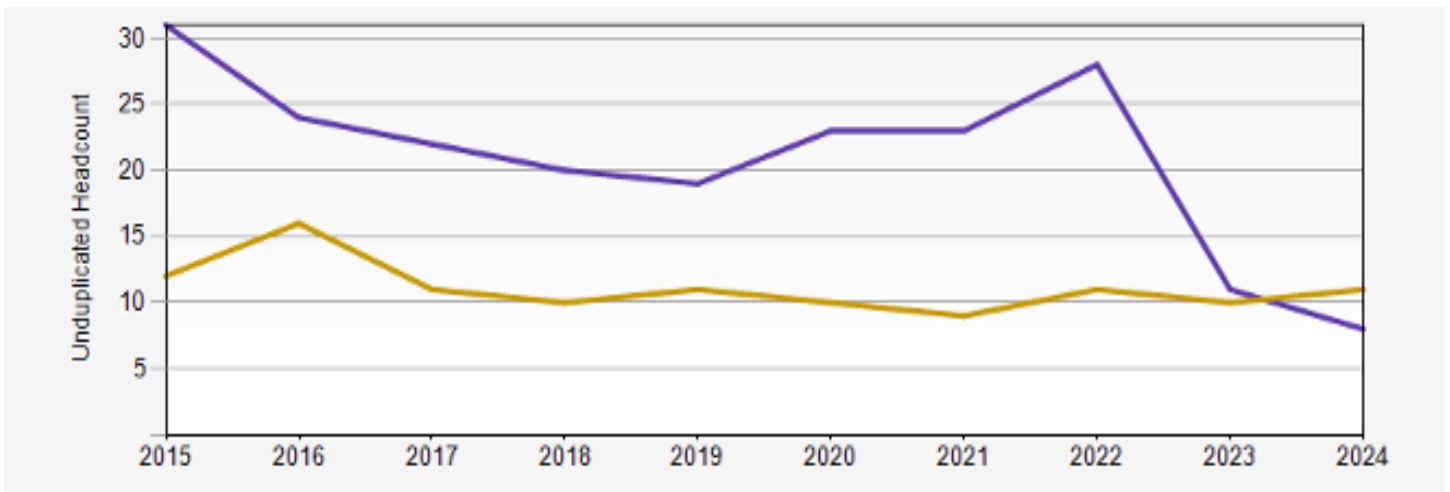

Winter 2024 Reporting: German Studies

MAJOR - 11	MINOR - 12
Average Dept. GPA: 3.78	Average GPA: 3.53

DEPARTMENTAL COURSE DATA	
Number of students enrolled in Dept. courses	Total Number of Student Credit Hours
243	1,253
Courses that are overloaded/busy	Courses with the least enrollment/vacant
GERMAN 101, GERMAN 102, GERMAN 285	GERMAN 103, GERMAN 201

QUARTER HISTORIC ENROLLMENT GRAPH

Class	2015	2016	2017	2018	2019	2020	2021	2022	2023	2024
Undergraduate	31	24	22	20	19	23	23	28	11	8
Graduate	12	16	11	10	11	10	9	11	10	11