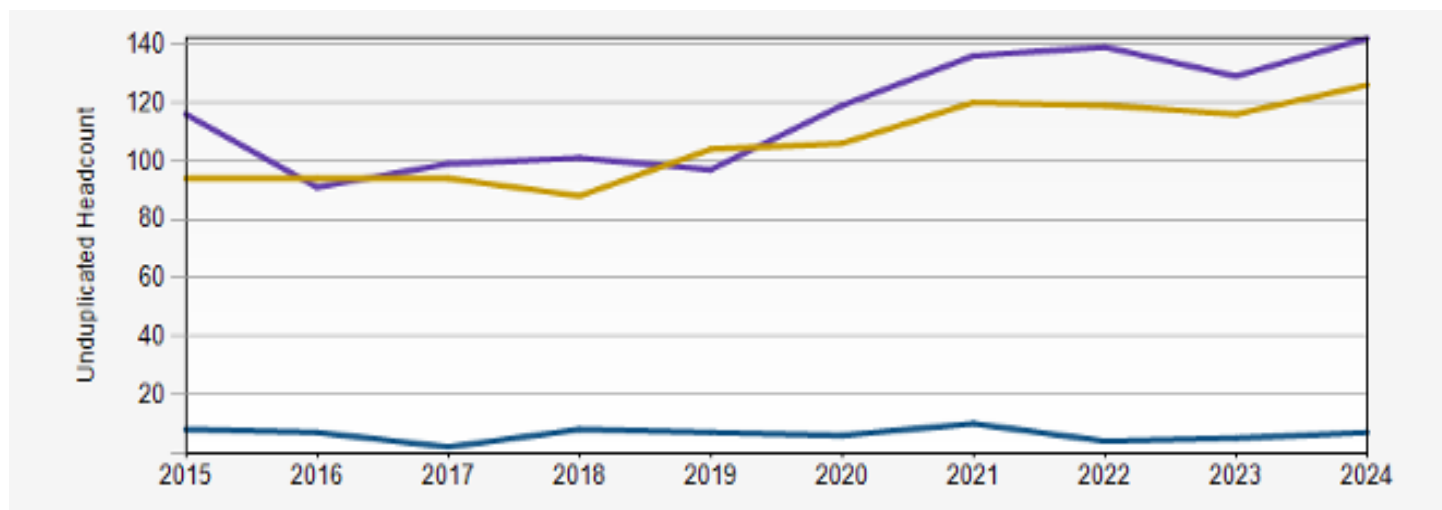

Winter 2024 Reporting: Linguistics

MAJOR - 180		MINOR - 55	
Linguistics	Romance Linguistics	American Sign Language	Linguistics
180	0	27	28
Average Dept. GPA: 3.51		Average GPA: 3.58	

DEPARTMENTAL COURSE DATA	
Number of students enrolled in Dept. courses	Total Number of Student Credit Hours
2,396	8,004
Courses that are overloaded/busy	Courses with the least enrollment/vacant
ASL 102, LING 200, LING 212, LING 234, LING 400, LING 403, LING 421, LING 451, LING 461, LING 462,	ASL 302, LING 479

QUARTER HISTORIC ENROLLMENT GRAPH

Class	2015	2016	2017	2018	2019	2020	2021	2022	2023	2024
Undergraduate	116	91	99	101	97	119	136	139	129	142
Graduate	94	94	94	88	104	106	120	119	116	126

The blue line is for non-matriculated students.