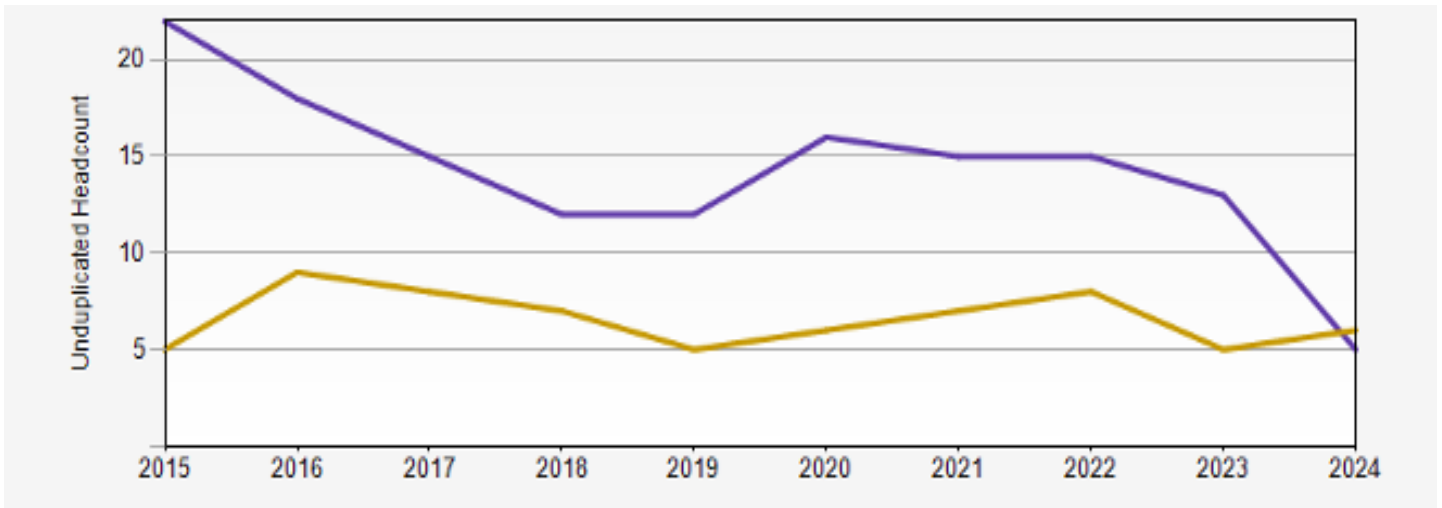

Winter 2024 Reporting: Slavic Language & Literatures

MAJOR - 7		MINOR - 5		
Slavic	Russian Lang, Lit, & Culture	Russian Language	Slavic Languages	Russian & Slavic Literatures
1	6	2	2	1
Average Dept. GPA: 3.49		Average Dept. GPA: 3.47		

DEPARTMENTAL COURSE DATA	
Number of students enrolled in Dept. courses	Total Number of Student Credit Hours
448	2,268
Courses that are overloaded/busy	Courses with the least enrollment/vacant
GLITS 251, GLITS 252, GLITS 311, GLITS 312, GLITS 314, GLITS 315, RUSS 260, SLAVIC 320	GLITS 313, RUSS 112, RUSS 313

QUARTER HISTORIC ENROLLMENT GRAPH

Class	2015	2016	2017	2018	2019	2020	2021	2022	2023	2024
Undergraduate	22	18	15	12	12	16	15	15	13	5
Graduate	5	9	8	7	5	6	7	8	5	6