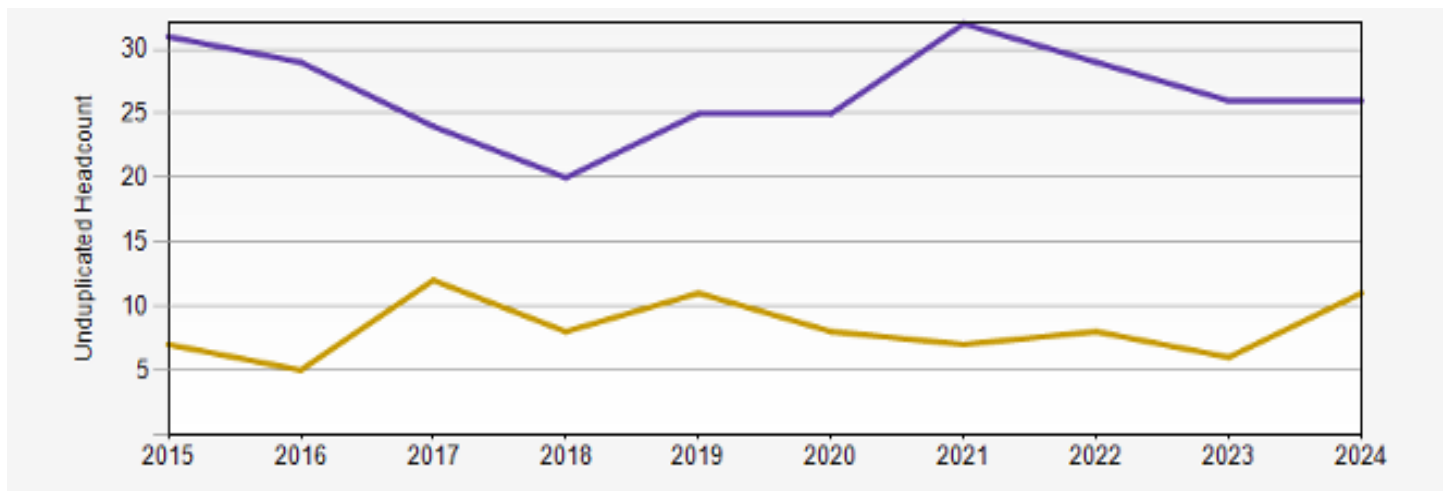

Winter 2024 Reporting: Scandinavian Studies

MAJOR - 43		Average Dept. GPA: 3.83		
Area Studies	Danish	Finnish	Norwegian	Swedish
22	2	3	12	4

MINOR - 34					Average GPA: 3.52			
Baltic	Danish	Estonian	Finnish	Latvian	Lithuanian	Norwegian	Scand. Area Studies	Swedish
3	4	0	1	0	0	7	11	8

DEPARTMENTAL COURSE DATA	
Number of students enrolled in Dept. courses	Total Number of Student Credit Hours
305	1,513
Courses that are overloaded/busy	Courses with the least enrollment/vacant
SWED 102, SCAND 156, SCAND 270, SCAND 310, SCAND 312, NORW 102	LATV 102, LATV 202, LITH 102, LITH 112, LITH 202, FINN 202, ESTO 112, ESTO 212

QUARTER HISTORIC ENROLLMENT GRAPH

Class	2015	2016	2017	2018	2019	2020	2021	2022	2023	2024
Undergraduate	31	29	24	20	25	25	32	29	26	26
Graduate	7	5	12	8	11	8	7	8	6	11