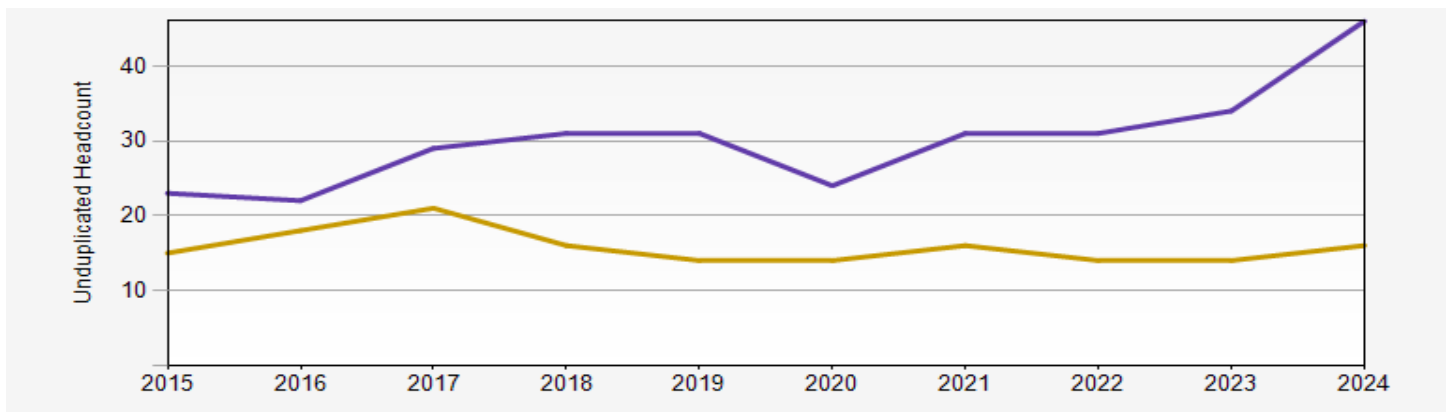

Spring 2024 Reporting: Classics

MAJOR - 54				MINOR - 58		
Classical Studies	Classics	Greek	Latin	Classical Studies	Greek	Latin
29	17	4	4	53	2	3
Average Dept. GPA: 3.90				Average GPA: 3.64		

DEPARTMENTAL COURSE DATA	
Number of students enrolled in Dept. courses	Total Number of Student Credit Hours
1,171	4,156
Courses that are overloaded/busy	Courses with the least enrollment/vacant
CLAS 101, CLAS 205, CLAS 326, CLAS 328, CLAS 420, CLAS 430, CLAS 435, CLAS 424	GREEK 307, CLAS 205, LATIN 103, LATIN 307, LATIN 463

QUARTER HISTORIC ENROLLMENT GRAPH

Class	2015	2016	2017	2018	2019	2020	2021	2022	2023	2024
Undergraduate	23	22	29	31	31	24	31	31	34	46
Graduate	15	18	21	16	14	14	16	14	14	16