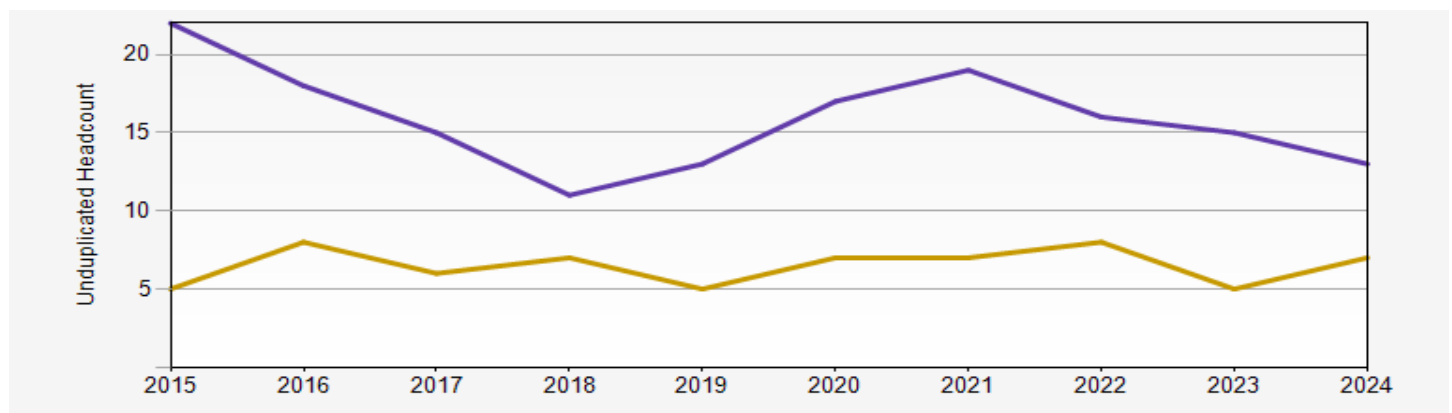

## Spring 2024 Reporting: Slavic Language & Literatures

MAJOR - 8		MINOR - 7		
Slavic	Russian Lang, Lit, & Culture	Russian Language	Slavic Languages	Russian & Slavic Literatures
1	7	4	2	1
Average Dept. GPA: 3.51		Average Dept. GPA: 3.66		

DEPARTMENTAL COURSE DATA	
Number of students enrolled in Dept. courses	Total Number of Student Credit Hours
359	1,792
Courses that are overloaded/busy	Courses with the least enrollment/vacant
RUSS 103, GLITS 252, GLITS 253, GLITS 311, SLAVIC 200	RUSS 113, GLITS 312, GLITS 313, RUSS 314

### QUARTER HISTORIC ENROLLMENT GRAPH

Class	2015	2016	2017	2018	2019	2020	2021	2022	2023	2024
Undergraduate	22	18	15	11	13	17	19	16	15	13
Graduate	5	8	6	7	5	7	7	8	5	7