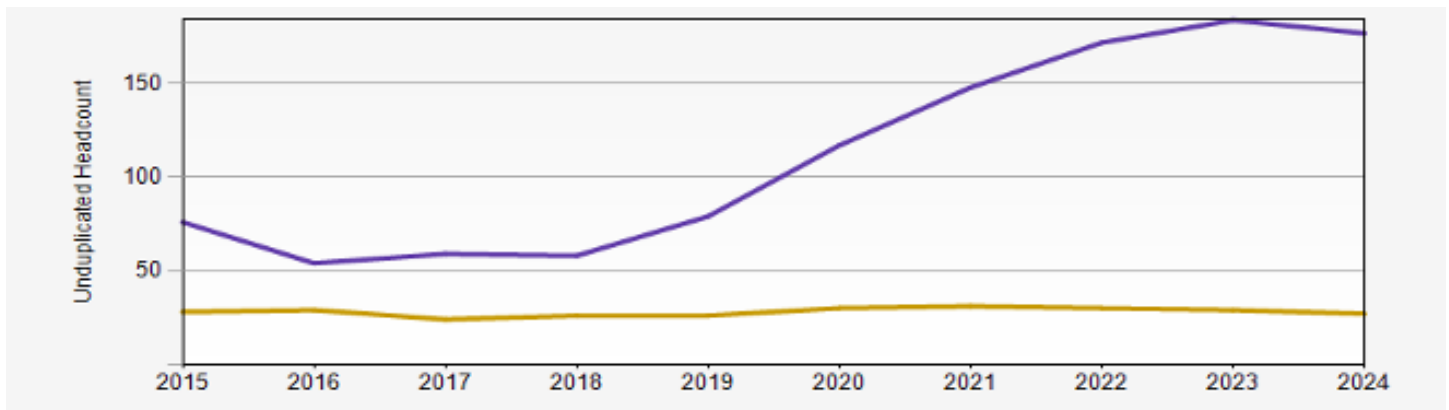

Autumn 2024 Reporting: Cinema & Media Studies

MAJOR - 213		MINOR- 5	
Comparative Literature	Cinema & Media Studies	Comparative Literature	Environ. Cultures & Values
10	203	4	1
Average Dept. GPA: 3.68		Average GPA: 3.40	

DEPARTMENTAL COURSE DATA	
Number of students enrolled in Dept. courses	Total Number of Student Credit Hours
1,333	5,498
Courses that are overloaded/busy	Courses with the least enrollment/vacant
CMS 240, CMS 303, CMS 315, CMS 370, CMS 397	C LIT 360, C LIT 396, C LIT 397

QUARTER HISTORIC ENROLLMENT GRAPH

Class	2015	2016	2017	2018	2019	2020	2021	2022	2023	2024
Undergraduate	76	54	59	58	79	117	148	172	184	177
Graduate	28	29	24	26	26	30	31	30	29	27