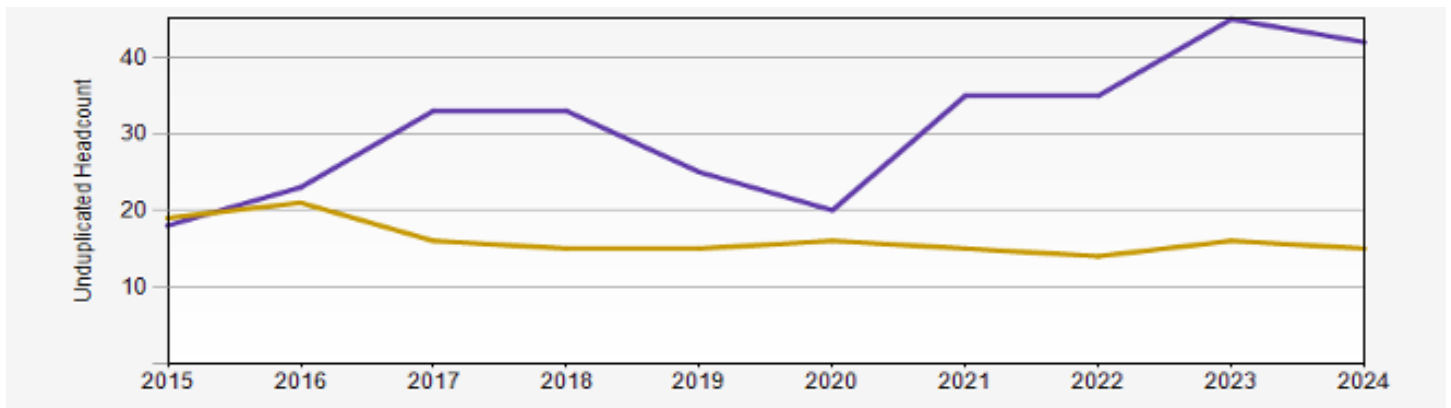

# Autumn 2024 Reporting: Classics

MAJOR - 50				MINOR - 50		
Classical Studies	Classics	Greek	Latin	Classical Studies	Greek	Latin
24	20	4	2	46	2	2
Average Dept. GPA: 3.75				Average GPA: 3.18		

DEPARTMENTAL COURSE DATA	
Number of students enrolled in Dept. courses	Total Number of Student Credit Hours
1,056	3,622
Courses that are overloaded/busy	Courses with the least enrollment/vacant
CLAS 205, CLAS 320, CLAS 328, CLAS 427, CLAS 430	LATIN 461, GREEK 101, GREEK 461

## QUARTER HISTORIC ENROLLMENT GRAPH

Class	2015	2016	2017	2018	2019	2020	2021	2022	2023	2024
Undergraduate	18	23	33	33	25	20	35	35	45	42
Graduate	19	21	16	15	15	16	15	14	16	15