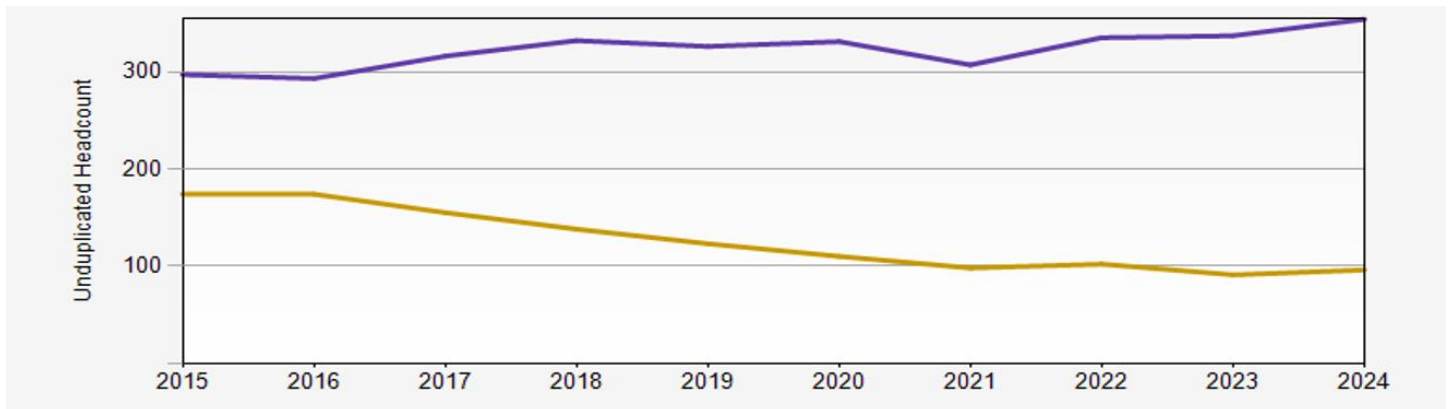

Autumn 2024 Reporting: English

MAJOR - 442		MINOR - 53	
Language & Literature	Creative Writing	English	Writing
376	66	30	23
Average Dept. GPA: 3.73		Average GPA: 3.44	

DEPARTMENTAL COURSE DATA	
Number of students enrolled in Dept. courses	Total Number of Student Credit Hours
6,798	34,580
Courses that are overloaded/busy	Courses with the least enrollment/vacant
ENGL 296, ENGL 320, ENGL 348, ENGL 359, ENGL 390, ENGL 494	ENGL 102, ENGL 103, ENGL 104, ENGL 105, ENGL 108

QUARTER HISTORIC ENROLLMENT GRAPH

Class	2015	2016	2017	2018	2019	2020	2021	2022	2023	2024
Undergraduate	297	293	316	332	326	331	307	335	337	354
Graduate	174	174	155	138	123	110	98	102	91	96