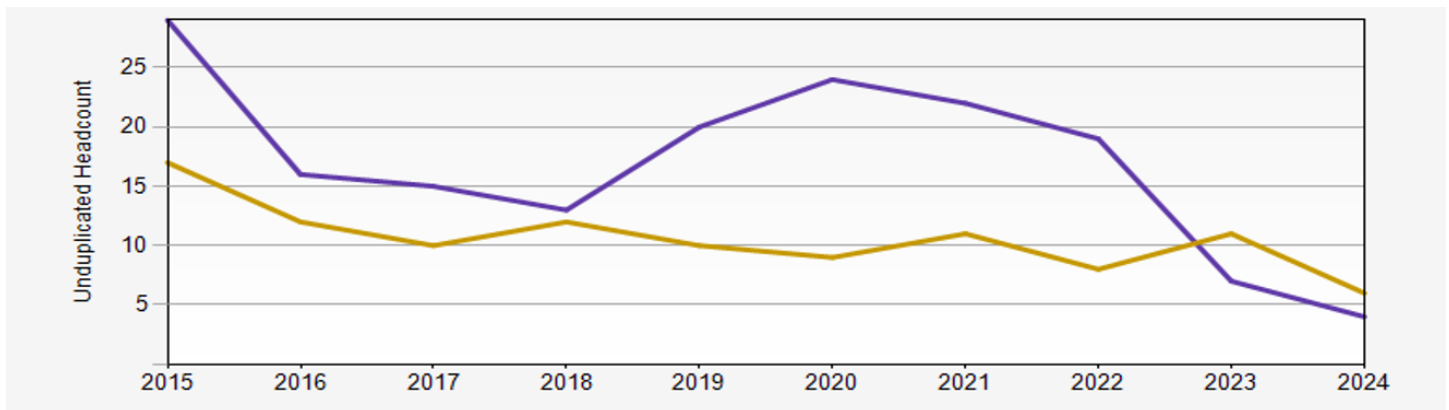

Autumn 2024 Reporting: German Studies

| | |
|-------------------------|-------------------|
| MAJOR - 9 | MINOR - 13 |
| Average Dept. GPA: 3.72 | Average GPA: 3.62 |

| DEPARTMENTAL COURSE DATA | |
|--|--|
| Number of students enrolled in Dept. courses | Total Number of Student Credit Hours |
| 218 | 1,055 |
| Courses that are overloaded/busy | Courses with the least enrollment/vacant |
| GERMAN 101, GERMAN 111, GERMAN 352 | GERMAN 120, GERMAN 353 |

QUARTER HISTORIC ENROLLMENT GRAPH

| Class | 2015 | 2016 | 2017 | 2018 | 2019 | 2020 | 2021 | 2022 | 2023 | 2024 |
|---------------|------|------|------|------|------|------|------|------|------|------|
| Undergraduate | 29 | 16 | 15 | 13 | 20 | 24 | 22 | 19 | 7 | 4 |
| Graduate | 17 | 12 | 10 | 12 | 10 | 9 | 11 | 8 | 11 | 6 |