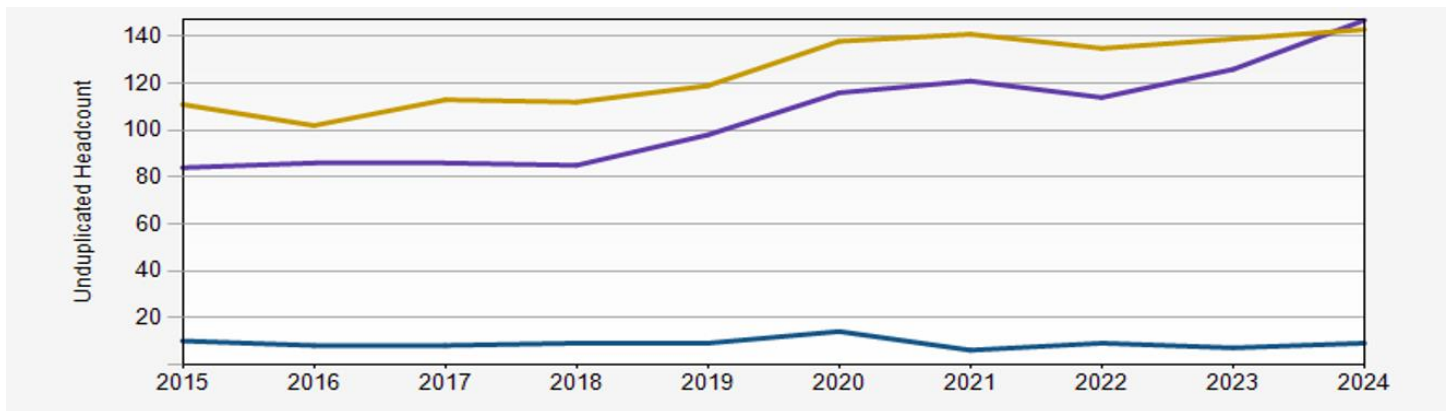

Autumn 2024 Reporting: Linguistics

MAJOR - 189		MINOR - 37	
Linguistics	Romance Linguistics	American Sign Language	Linguistics
189	0	20	17
Average Dept. GPA: 3.64		Average GPA: 3.54	

DEPARTMENTAL COURSE DATA	
Number of students enrolled in Dept. courses	Total Number of Student Credit Hours
2,316	8,820
Courses that are overloaded/busy	Courses with the least enrollment/vacant
ASL 201, LING 432, LING 441, LING 461	ASL 301, LING 433

QUARTER HISTORIC ENROLLMENT GRAPH

Class	2015	2016	2017	2018	2019	2020	2021	2022	2023	2024
Undergraduate	84	86	86	85	98	116	121	114	126	147
Graduate	111	102	113	112	119	138	141	135	139	143

The blue line is for non-matriculated students.