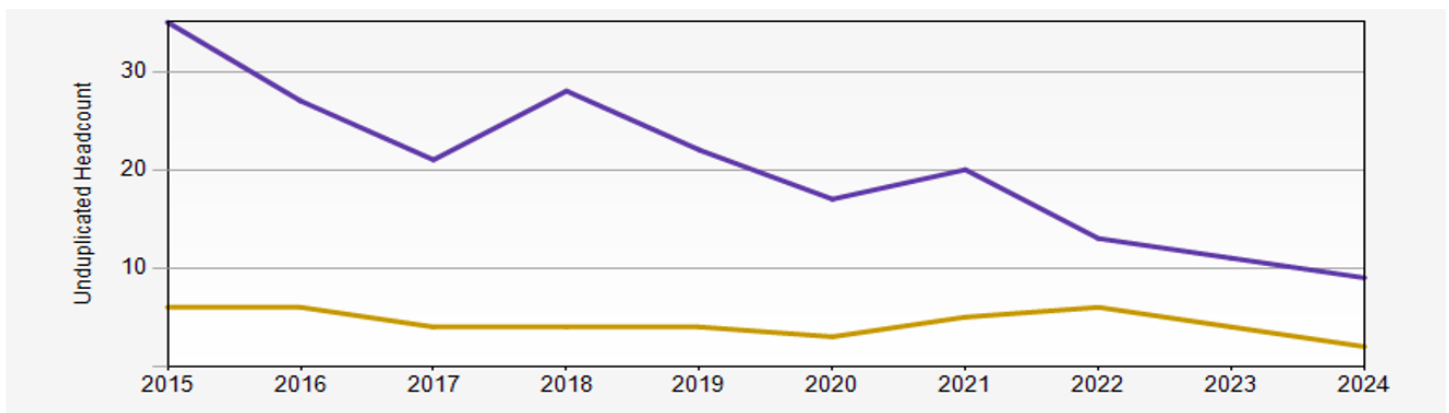

Autumn 2024 Reporting: Middle Eastern Languages & Cultures

MAJOR - 11			MINOR- 12					
Language & Cultures	Comparative Civilizations	Hebrew Bible and Ancient Middle East	Arabic	Modern Hebrew	Near Eastern Studies	Persian	Turkic	Turkish
5	1	5	2	2	7	0	0	1
Average Dept. GPA: 3.61			Average GPA: 3.19					

DEPARTMENTAL COURSE DATA	
Number of students enrolled in Dept. courses	Total Number of Student Credit Hours
464	1,959
Courses that are overloaded/busy	Courses with the least enrollment/vacant
MELC 316, MELC 359	MODHEB 408, TKSH 201

QUARTER HISTORIC ENROLLMENT GRAPH

Class	2015	2016	2017	2018	2019	2020	2021	2022	2023	2024
Undergraduate	35	27	21	28	22	17	20	13	11	9
Graduate	6	6	4	4	4	3	5	6	4	2