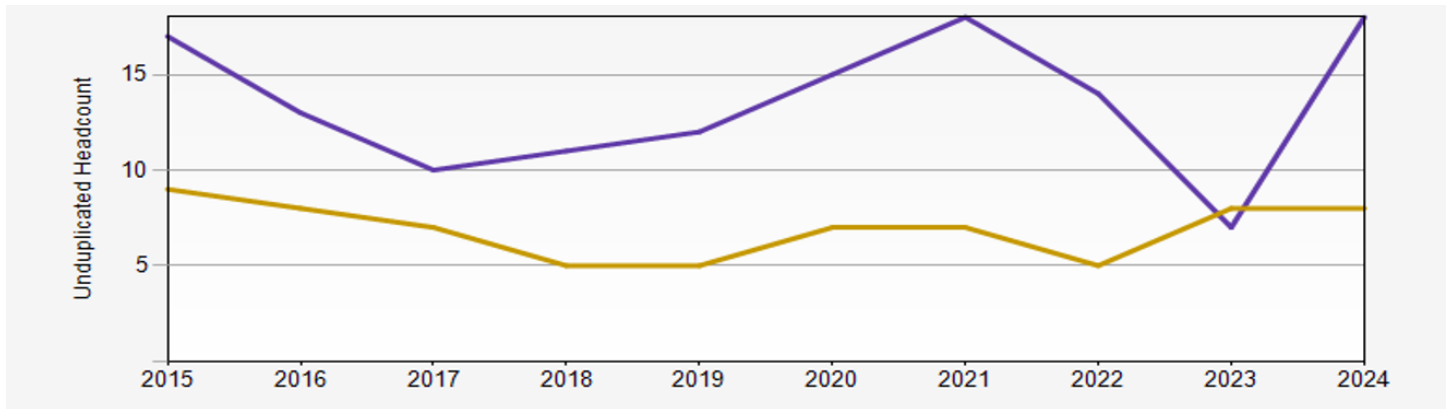

## Autumn 2024 Reporting: Slavic Language & Literatures

MAJOR - 19			MINOR - 9		
Global Literature	Slavic	Russian Lang, Lit, & Culture	Russian Language	Slavic Languages	Russian & Slavic Literatures
12	4	3	7	2	0
Average Dept. GPA: 3.60			Average Dept. GPA: 2.89		

DEPARTMENTAL COURSE DATA	
Number of students enrolled in Dept. courses	Total Number of Student Credit Hours
448	1,860
Courses that are overloaded/busy	Courses with the least enrollment/vacant
GLITS 252, GLITS 253, GLITS 311, SLAVIC 320, SLAVIC 423, RUSS 110	RUSS 301, RUSS 482, RUSS 486

### QUARTER HISTORIC ENROLLMENT GRAPH

Class	2015	2016	2017	2018	2019	2020	2021	2022	2023	2024
Undergraduate	17	13	10	11	12	15	18	14	7	18
Graduate	9	8	7	5	5	7	7	5	8	8