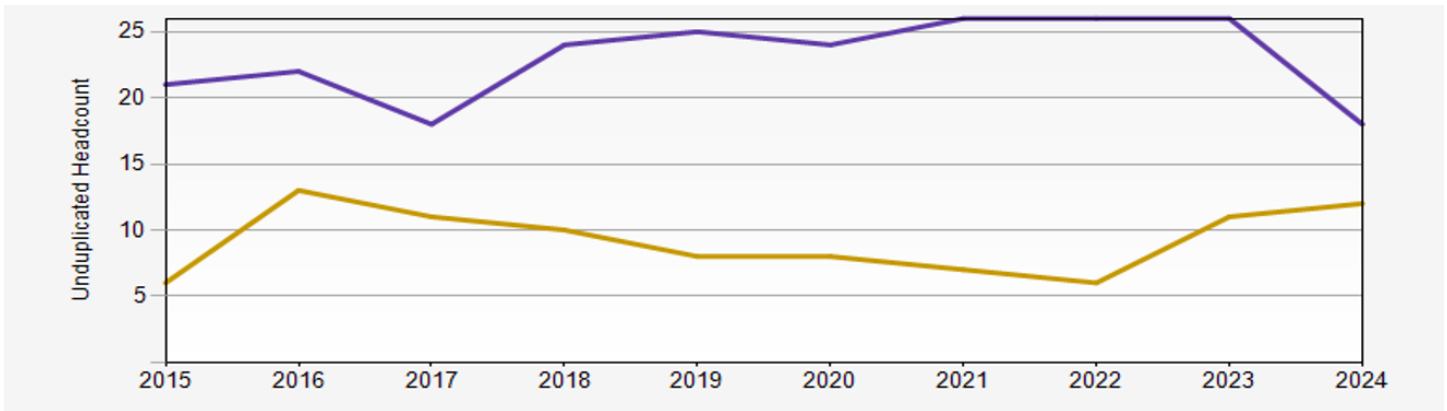

Autumn 2024 Reporting: Scandinavian Studies

MAJOR - 29		Average Dept. GPA: 3.68		
Area Studies	Danish	Finnish	Norwegian	Swedish
17	2	3	5	2

MINOR - 27					Average GPA: 3.25			
Baltic	Danish	Estonian	Finnish	Latvian	Lithuanian	Norwegian	Scand. Area Studies	Swedish
2	4	0	0	0	0	4	8	9

DEPARTMENTAL COURSE DATA	
Number of students enrolled in Dept. courses	Total Number of Student Credit Hours
306	1,495
Courses that are overloaded/busy	Courses with the least enrollment/vacant
NORW 101, SWED 101, SCAND 370	LATV 102, LATV 201, FINN 201, SCAND 455

QUARTER HISTORIC ENROLLMENT GRAPH

Class	2015	2016	2017	2018	2019	2020	2021	2022	2023	2024
Undergraduate	21	22	18	24	25	24	26	26	26	18
Graduate	6	13	11	10	8	8	7	6	11	12