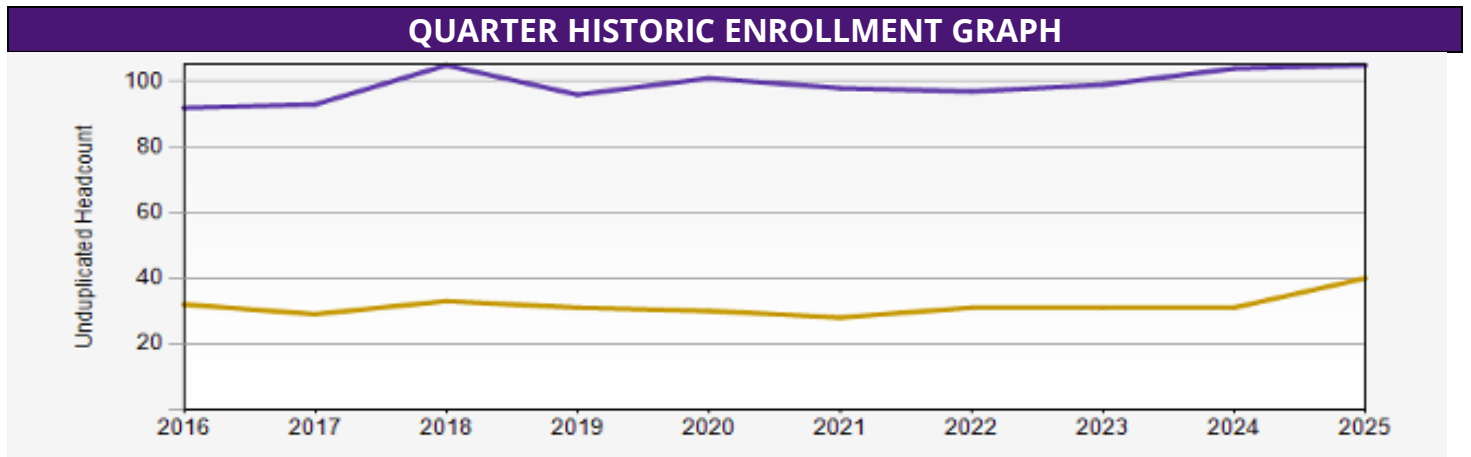

WIN 2025 Reporting: Asian Languages & Literatures

MAJOR - # 134				MINOR - # 88					
Asian Lang & Culture	Chinese	Japanese	Korean	Asian Lang & Cultures	Chinese	Japanese	Korean	South Asian Lang	Vietnamese
50	23	44	17	11	15	33	17	10	2
Average Dept. GPA: 3.64				Average Dept. GPA: 3.58					

DEPARTMENTAL COURSE DATA	
Number of students enrolled in Dept. Courses ₁ (This value excludes quiz sections)	Total Number of Student Credit Hours ₂ (This value includes quiz sections)
1,472	7,250
Courses that are overloaded/busy ₃	Courses with the least enrollment/vacant ₄
ASIAN 494, CHIN 202, CHIN 463, JAPAN 322, JAPAN 325, JAPAN 402, KOREAN 360, S ASIA 498, SNKRT 312, VIET 122	BENG 302, KHMER 212, URDU 323, VIET 312

Class	2016	2017	2018	2019	2020	2021	2022	2023	2024	2025
Undergraduate	92	93	105	96	101	98	97	99	104	105
Graduate	32	29	33	31	30	28	31	31	31	40

3: Classes that have a 97% seat capacity or higher. Taken from the EDW report, "Course Selection Fill Rate."