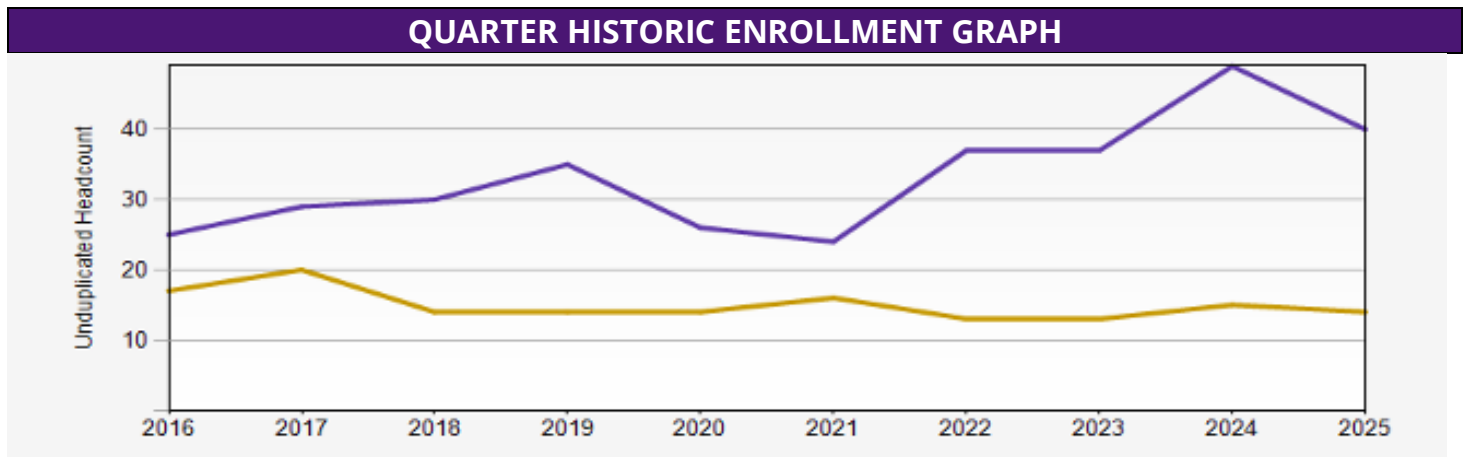

Winter 2025 Reporting: Classics

MAJOR - 43				MINOR - 62				
Classical Studies	Classics	Greek	Latin	Classical Studies	Classics and Ancient History	Greek	Hellenic Studies	Latin
23	16	2	2	51	3	2	3	3
Average Dept. GPA: 3.56				Average GPA: 3.73				

Class	2016	2017	2018	2019	2020	2021	2022	2023	2024	2025
Undergraduate	25	29	30	35	26	24	37	37	49	40
Graduate	17	20	14	14	14	16	13	13	15	14

3: Classes that have a 97% seat capacity or higher. Taken from the EDW report, "Course Selection Fill Rate."