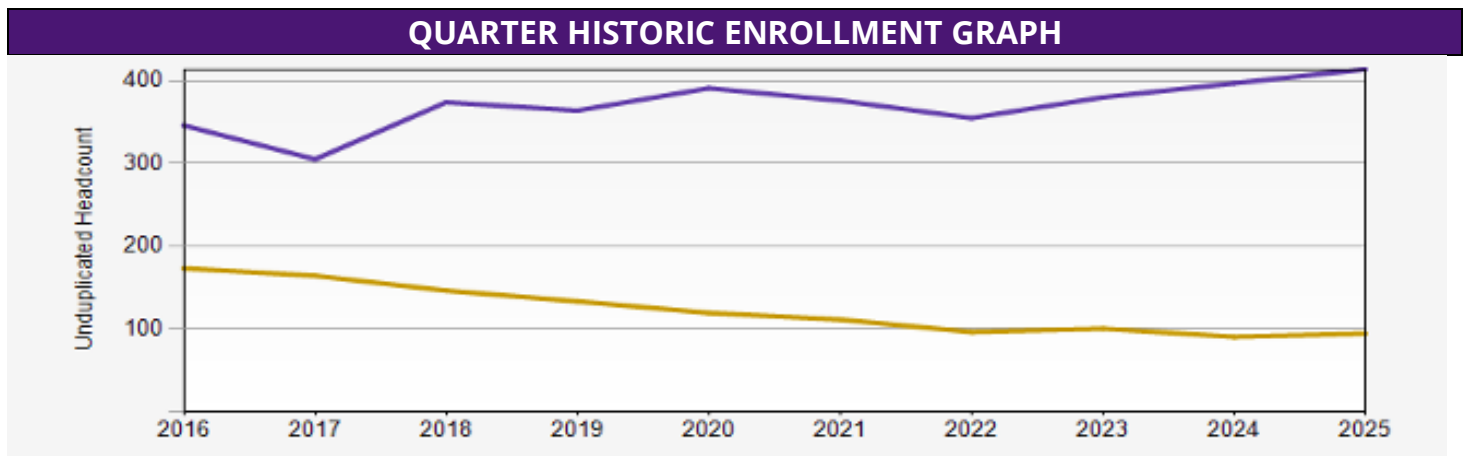

Winter 2025 Reporting: English

MAJOR - 430		MINOR - 73	
Language & Literature	Creative Writing	English	Writing
362	68	46	27
Average Dept. GPA: 3.80		Average GPA: 3.51	

DEPARTMENTAL COURSE DATA	
Number of students enrolled in Dept. Courses ₁ (This value excludes quiz sections)	Total Number of Student Credit Hours ₂ (This value includes quiz sections)
3,383	19,018
Courses that are overloaded/busy ₃	Courses with the least enrollment/vacant ₄
ENGL 198, ENGL 204, ENGL 225, ENGL 256, ENGL 265, ENGL 302, ENGL 337, ENGL 386, ENGL 392, ENGL 394	ENGL 443, ENGL 491

Class	2016	2017	2018	2019	2020	2021	2022	2023	2024	2025
Undergraduate	346	305	374	364	391	376	355	380	397	414
Graduate	173	164	146	133	119	111	96	100	90	94

3: Classes that have a 97% seat capacity or higher. Taken from the EDW report, "Course Selection Fill Rate."

4: Classes have a 20% seat capacity or lower. Taken from the EDW report, "Course Selection Fill Rate."