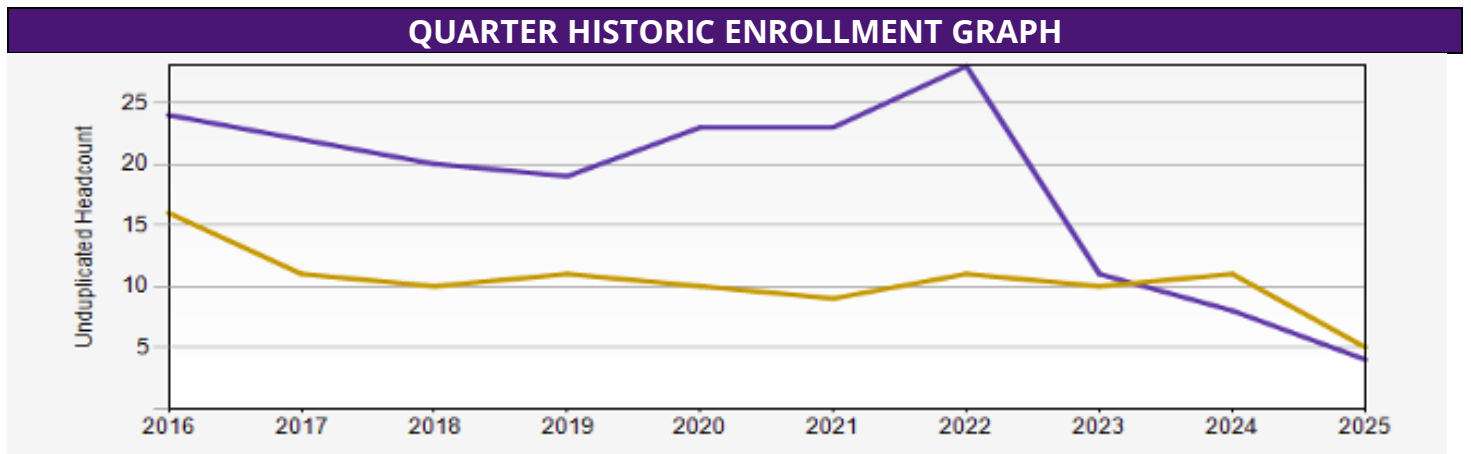

# Winter 2025 Reporting: German Studies

<b>MAJOR – 2</b>	<b>MINOR – 11</b>
Average Dept. GPA: 3.75	Average GPA: 3.60

DEPARTMENTAL COURSE DATA	
Number of students enrolled in Dept. Courses <small>(This value excludes quiz sections)</small>	Total Number of Student Credit Hours <small>(This value includes quiz sections)</small>
203	964
Courses that are overloaded/busy <sup>3</sup>	Courses with the least enrollment/vacant <sup>4</sup>
GERMAN 220, GERMAN 243	GERMAN 201

Class	2016	2017	2018	2019	2020	2021	2022	2023	2024	2025
Undergraduate	24	22	20	19	23	23	28	11	8	4
Graduate	16	11	10	11	10	9	11	10	11	5

**3:** Classes that have a 97% seat capacity or higher. Taken from the EDW report, "Course Selection Fill Rate."

**4:** Classes have a 32% seat capacity or lower. Taken from the EDW report, "Course Selection Fill Rate."