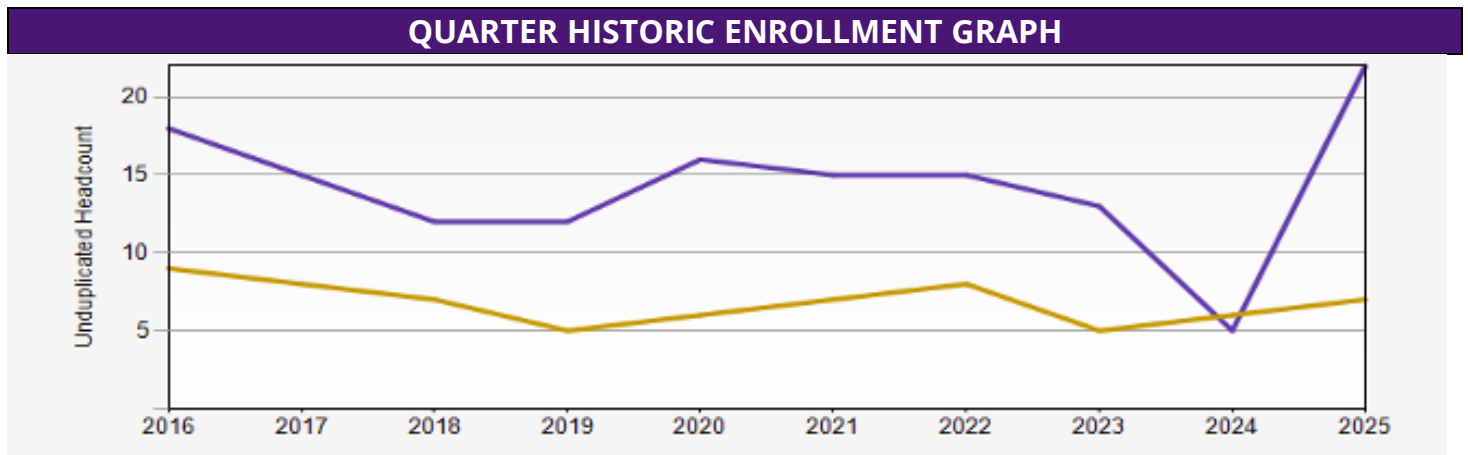

# Winter 2025 Reporting: Slavic Language & Literatures

MAJOR - 24			MINOR - 7		
Slavic	Global Literature	Russian Lang, Lit, & Culture	Russian Language	Slavic Languages	Russian & Slavic Literatures
3	15	6	4	2	1
Average Dept. GPA: 3.49			Average Dept. GPA: 3.70		

Class	2016	2017	2018	2019	2020	2021	2022	2023	2024	2025
Undergraduate	18	15	12	12	16	15	15	13	5	22
Graduate	9	8	7	5	6	7	8	5	6	7

**3:** Classes that have 96% seat capacity or higher. Taken from the EDW report, "Course Selection Fill Rate."