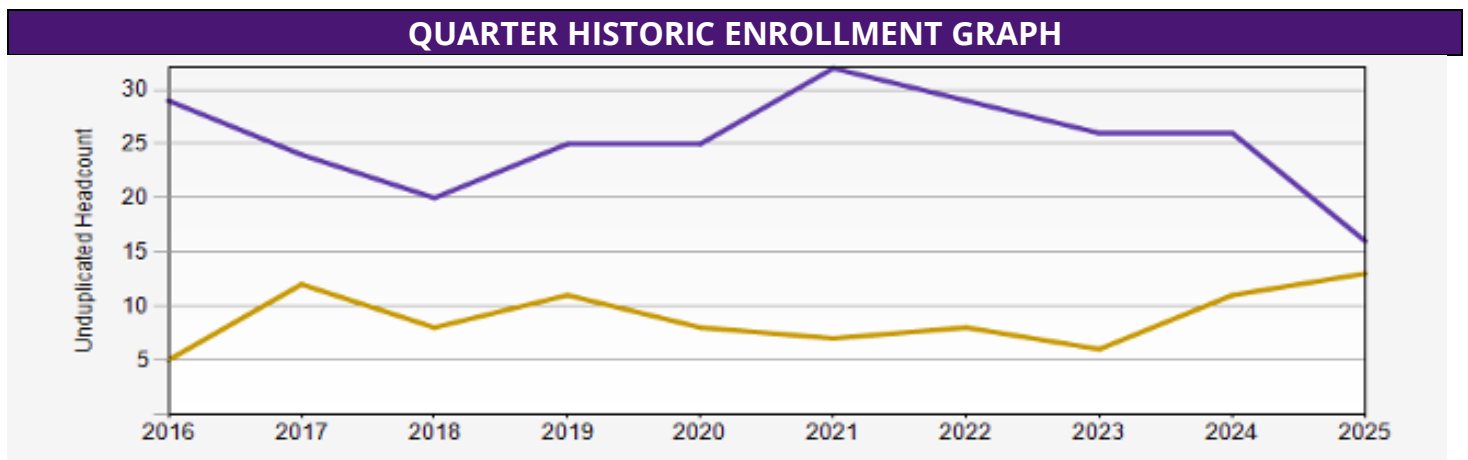

Winter 2025 Reporting: Scandinavian Studies

MAJOR - 20		Average Dept. GPA: 3.46		
Area Studies	Danish	Finnish	Norwegian	Swedish
13	2	0	3	2

MINOR - 32					Average GPA: 3.62			
Baltic	Danish	Estonian	Finnish	Latvian	Lithuanian	Norwegian	Scand. Area Studies	Swedish
3	4	0	0	0	0	4	11	10

DEPARTMENTAL COURSE DATA	
Number of students enrolled in Dept. Courses₁ (This value excludes quiz sections)	Total Number of Student Credit Hours₂ (This value includes quiz sections)
251	1,227
Courses that are overloaded/busy₃	Courses with the least enrollment/vacant₄
NORW 102, SCAND 150, SCAND 270, SCAND 427, SWED 102	LATV 102, LATV 202, LITH 202, LITH 310, FINN 202, SCAND 153

Class	2016	2017	2018	2019	2020	2021	2022	2023	2024	2025
Undergraduate	29	24	20	25	25	32	29	26	26	16
Graduate	5	12	8	11	8	7	8	6	11	13

3: Classes that have 80% seat capacity or higher. Taken from the EDW report, "Course Selection Fill Rate."

4: Classes have an 8% seat capacity or lower. Taken from the EDW report, "Course Selection Fill Rate."