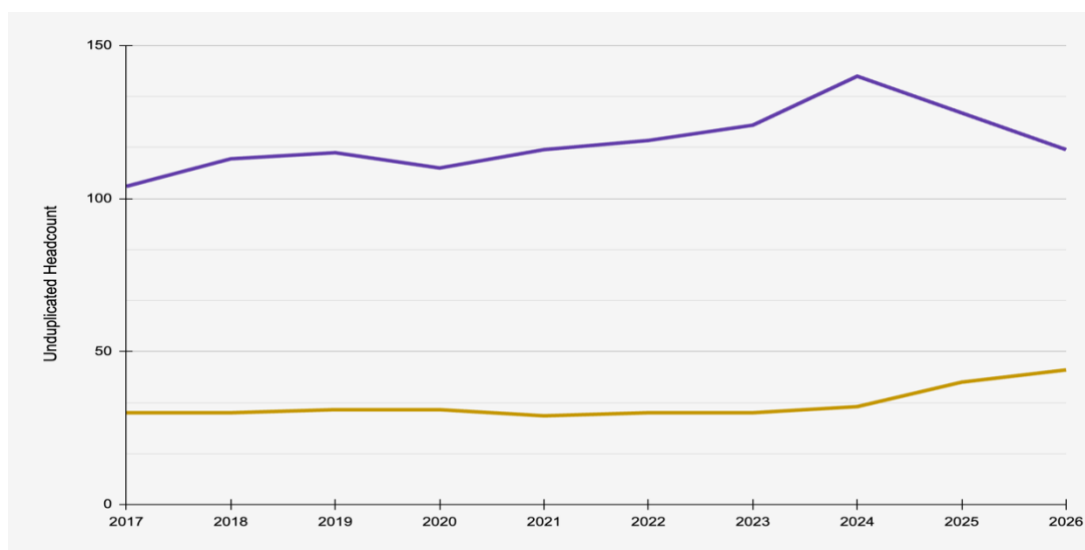

Spring 2026 Reporting: Asian Languages & Literatures

MAJOR - 115				
Asian Lang & Culture	Chinese	Japanese	Korean	South Asian
47	20	32	13	3
Average Dept. GPA: 3.55				

Minor - 80						
Asian Lang & Culture	Chinese	Indonesian	Japanese	Korean	South Asian Lang	Vietnamese
9	15	1	31	15	4	5
Average Dept. GPA: 3.59						

DEPARTMENTAL COURSE DATA	
Number of students enrolled in Dept. courses	Total Number of Student Credit Hours
878	4331
Courses that are overloaded/busy	Courses with the least enrollment/vacant
ASIAN 207, JAPAN 103, JAPAN 203, JAPAN 344, JAPAN 435, SEASIA 377, URDU 324, VIET 123	HINDI 203, HINDI 324, HINDI 424, INDO 413, SASIA 498 B, SNKRT 103, SNKRT 203, SNKRT 313, URDU 424

QUARTER HISTORIC ENROLLMENT GRAPH

Class	2017	2018	2019	2020	2021	2022	2023	2024	2025	2026
Undergraduate	104	113	115	110	116	119	124	140	128	116
Graduate	30	30	31	31	29	30	30	32	40	44