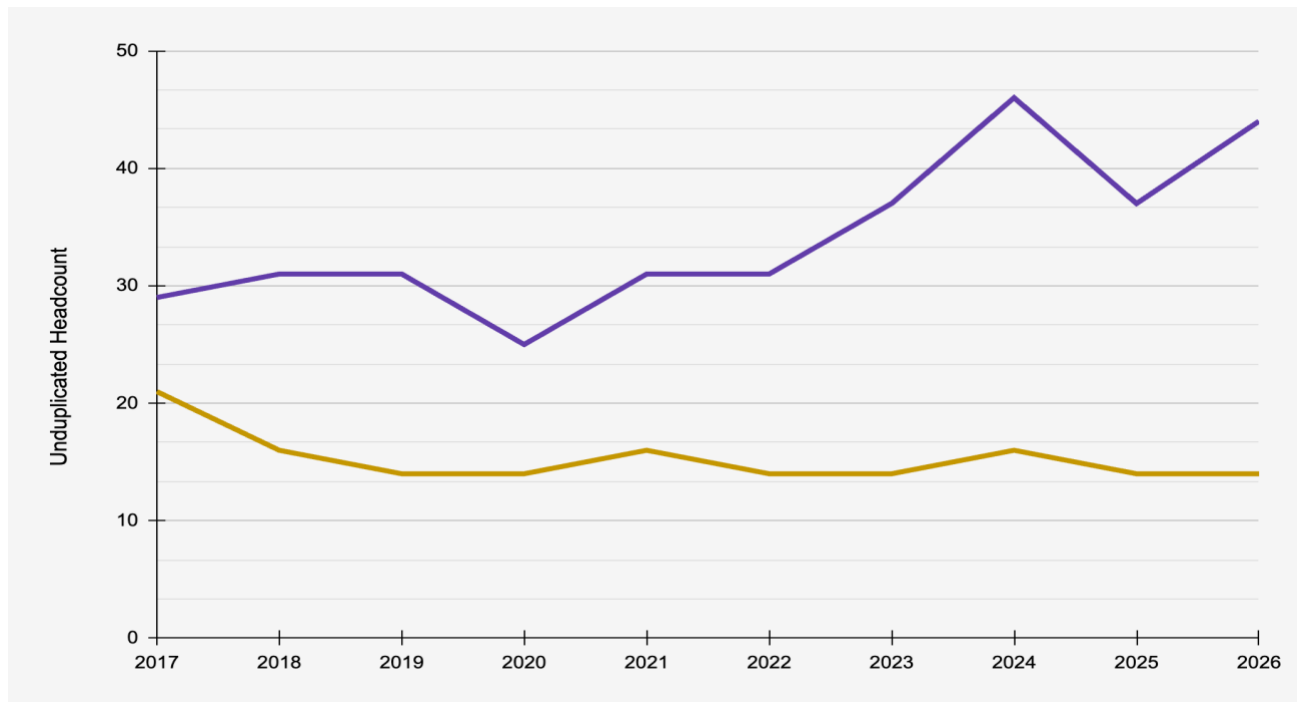

Spring 2026 Reporting: Classics

MAJOR - 45				MINOR - 63			
Classical Studies	Classics	Greek	Latin	Classical & Ancient History	Classical Studies	Greek	Latin
21	20	3	1	2	54	1	6
Average Dept. GPA: 3.75				Average Dept. GPA: 3.67			

DEPARTMENTAL COURSE DATA	
Number of students enrolled in Dept. courses	Total Number of Student Credit Hours
823	2827
Courses that are overloaded/busy	Courses with the least enrollment/vacant
CL AR 347, CLAS 122, CLAS 205, CLAS 329, CLAS 430, CLAS 495	CLAS 205, GREEK 307, LATIN 307, LATIN 463

QUARTER HISTORIC ENROLLMENT GRAPH

Class	2017	2018	2019	2020	2021	2022	2023	2024	2025	2026
Undergraduate	29	31	31	25	31	31	37	46	37	44
Graduate	21	16	14	14	16	14	14	16	14	14