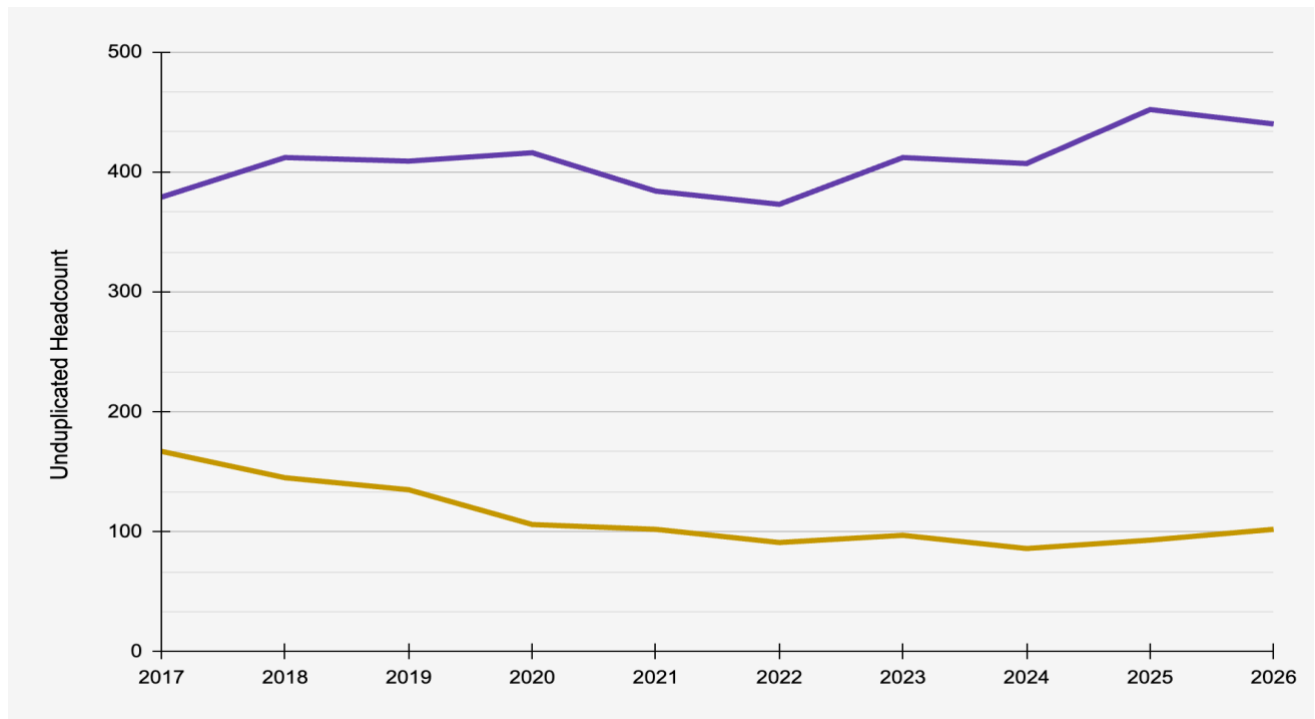

Spring 2026 Reporting: English

MAJOR - 451		MINOR - 65	
Language & Literature	Creative Writing	English	Writing
352	99	52	13
Average Dept. GPA: 3.73		Average Dept. GPA: 3.61	

DEPARTMENTAL COURSE DATA	
Number of students enrolled in Dept. courses	Total Number of Student Credit Hours
3063	15276
Courses that are overloaded/busy	Courses with the least enrollment/vacant
ENGL 200 D, ENGL 259, ENGL 302 B, ENGL 318, ENGL 368, ENGL 440 A	ENGL 298 B, ENGL 302 A, ENGL 343, ENGL 372, ENGL 407

QUARTER HISTORIC ENROLLMENT GRAPH

Class	2017	2018	2019	2020	2021	2022	2023	2024	2025	2026
Undergraduate	379	412	409	416	384	373	412	407	452	440
Graduate	167	145	135	106	102	91	97	86	93	102