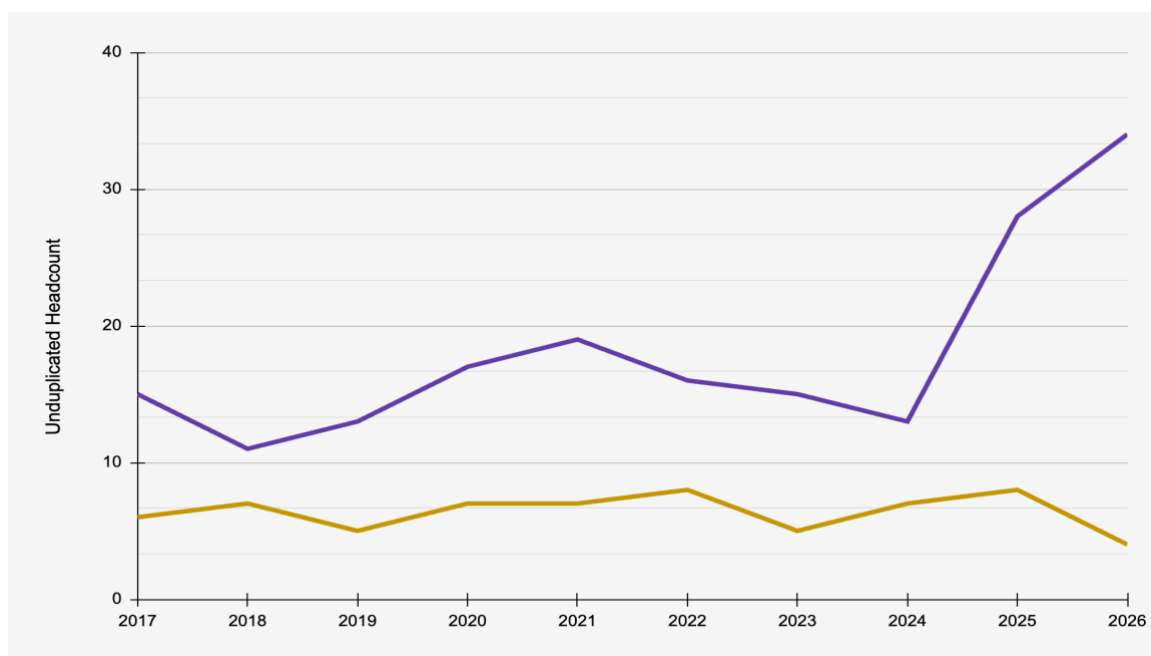

# Spring 2026 Reporting: Slavic Language & Literatures

| MAJOR - 34                            |                         |                              | MINOR - 12             |                 |                             |
|---------------------------------------|-------------------------|------------------------------|------------------------|-----------------|-----------------------------|
| Eastern European Lang, Lit, & Culture | Global Literary Studies | Russian Lang, Lit, & Culture | Russian Language       | Slavic Language | Russian & Slavic Literature |
| 1                                     | 29                      | 4                            | 9                      | 2               | 1                           |
| Average Dept. GPA: 3.78               |                         |                              | Average Dept. GPA: 3.8 |                 |                             |

| DEPARTMENTAL COURSE DATA  |   |
|---|---|
| Number of students enrolled in Dept. courses  | Total Number of Student Credit Hours                                |
| 394   | 1958  |
| Courses that are overloaded/busy  | Courses with the least enrollment/vacant                            |
| GLITS 251 A, GLITS 252 B, GLITS 311 A, GLITS 313 A, POLSH 225, RUSS 103, RUSS 323, SLAVIC 423 | GLITS 251 B, GLITS 312, GLITS 313 C, GLITS 315 A, RUSS 314, UKR 406 |

## QUARTER HISTORIC ENROLLMENT GRAPH

| Class         | 2017 | 2018 | 2019 | 2020 | 2021 | 2022 | 2023 | 2024 | 2025 | 2026 |
|---------------|------|------|------|------|------|------|------|------|------|------|
| Undergraduate | 15   | 11   | 13   | 17   | 19   | 16   | 15   | 13   | 28   | 34   |
| Graduate      | 6    | 7    | 5    | 7    | 7    | 8    | 5    | 7    | 8    | 4    |