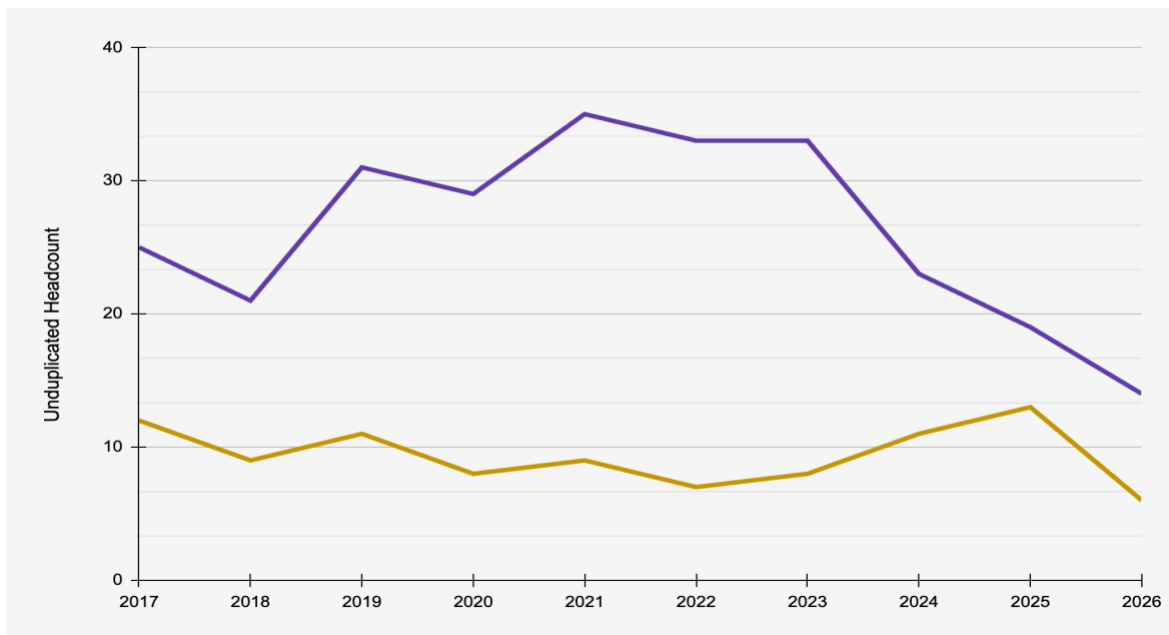

Spring 2026 Reporting: Scandinavian Studies

MAJOR - 16				Average Dept. GPA: 3.58			
Area Studies		Danish		Norwegian		Swedish	
8		2		3		3	

MINOR - 31					Average Dept. GPA: 3.48			
Baltic	Danish	Estonian	Finnish	Latvian	Lithuanian	Norwegian	Scand. Area Studies	Swedish
1	2	1	1	0	0	7	10	9

DEPARTMENTAL COURSE DATA	
Number of students enrolled in Dept. courses	Total Number of Student Credit Hours
244	1205
Courses that are overloaded/busy	Courses with the least enrollment/vacant
NORW 312, SCAND 152, SCAN 232, SCAND 330, SCAND 360	DANISH 203, ESTO 113, LATV 103, LITH 103, SCAND 334

QUARTER HISTORIC ENROLLMENT GRAPH

Class	2017	2018	2019	2020	2021	2022	2023	2024	2025	2026
Undergraduate	25	21	31	29	35	33	33	23	19	14
Graduate	12	9	11	8	9	7	8	11	13	6