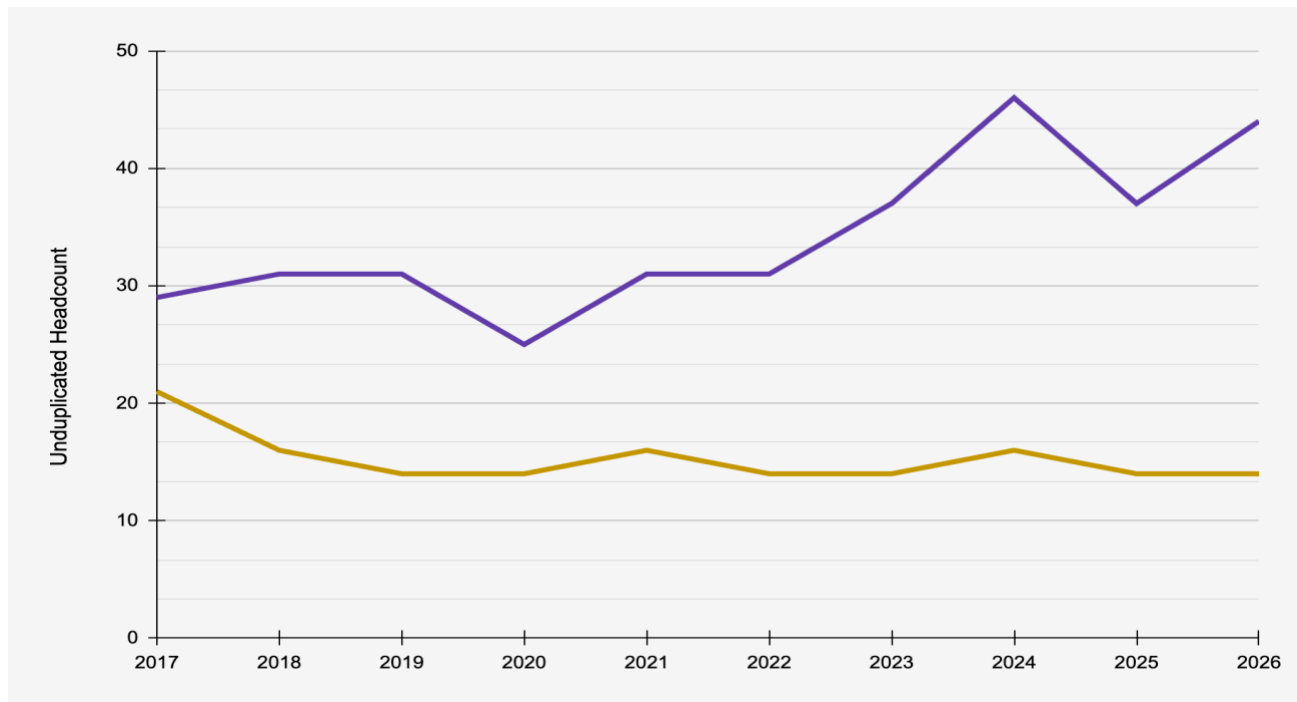

Spring 2026 Reporting: Classics

MAJOR - 45				MINOR - 66				
Classical Studies	Classics	Greek	Latin	Classical & Ancient History	Classical Studies	Greek	Hellenic Studies	Latin
21	20	3	1	2	54	1	3	6
Average Dept. GPA: 3.75				Average Dept. GPA: 3.68				

DEPARTMENTAL COURSE DATA	
Number of students enrolled in Dept. courses	Total Number of Student Credit Hours
823	2827
Courses that are overloaded/busy	Courses with the least enrollment/vacant
CL AR 347, CLAS 122, CLAS 205, CLAS 329, CLAS 430, CLAS 495	CLAS 205, GREEK 307, LATIN 307, LATIN 463

QUARTER HISTORIC ENROLLMENT GRAPH

Class	2017	2018	2019	2020	2021	2022	2023	2024	2025	2026
Undergraduate	29	31	31	25	31	31	37	46	37	44
Graduate	21	16	14	14	16	14	14	16	14	14